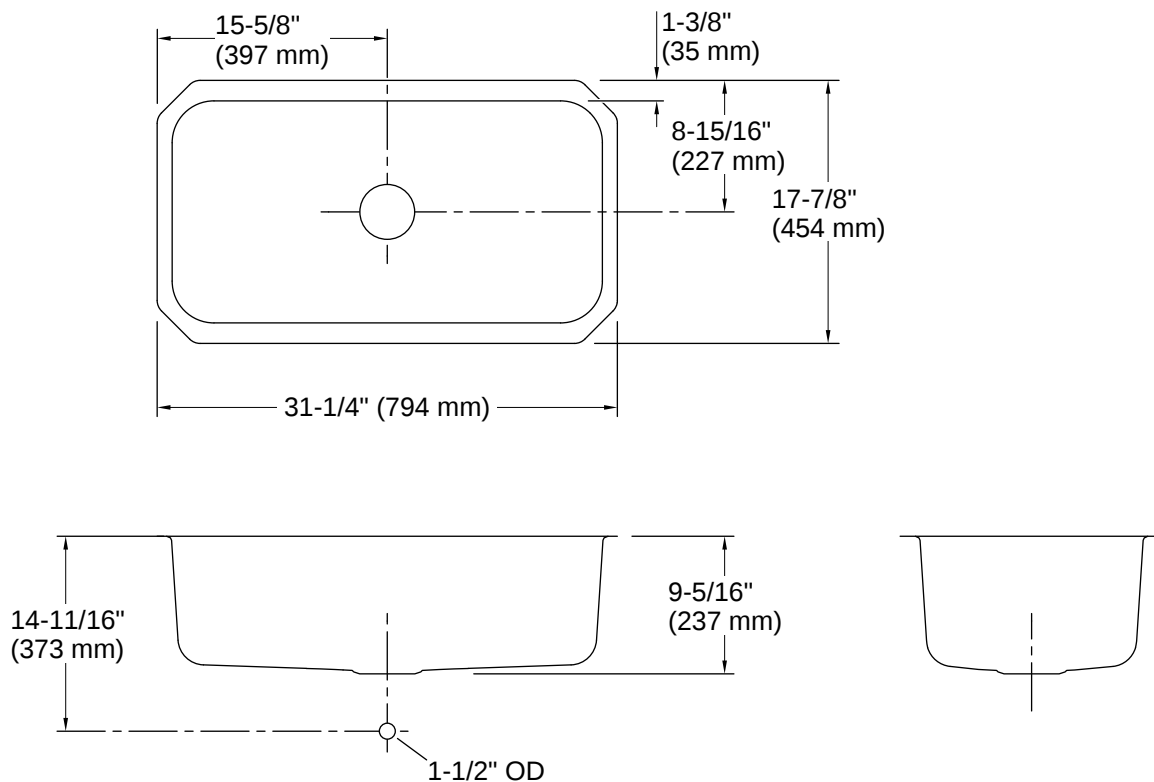

Installation

- Undermount

Installation Notes

Install this product according to the installation instructions.