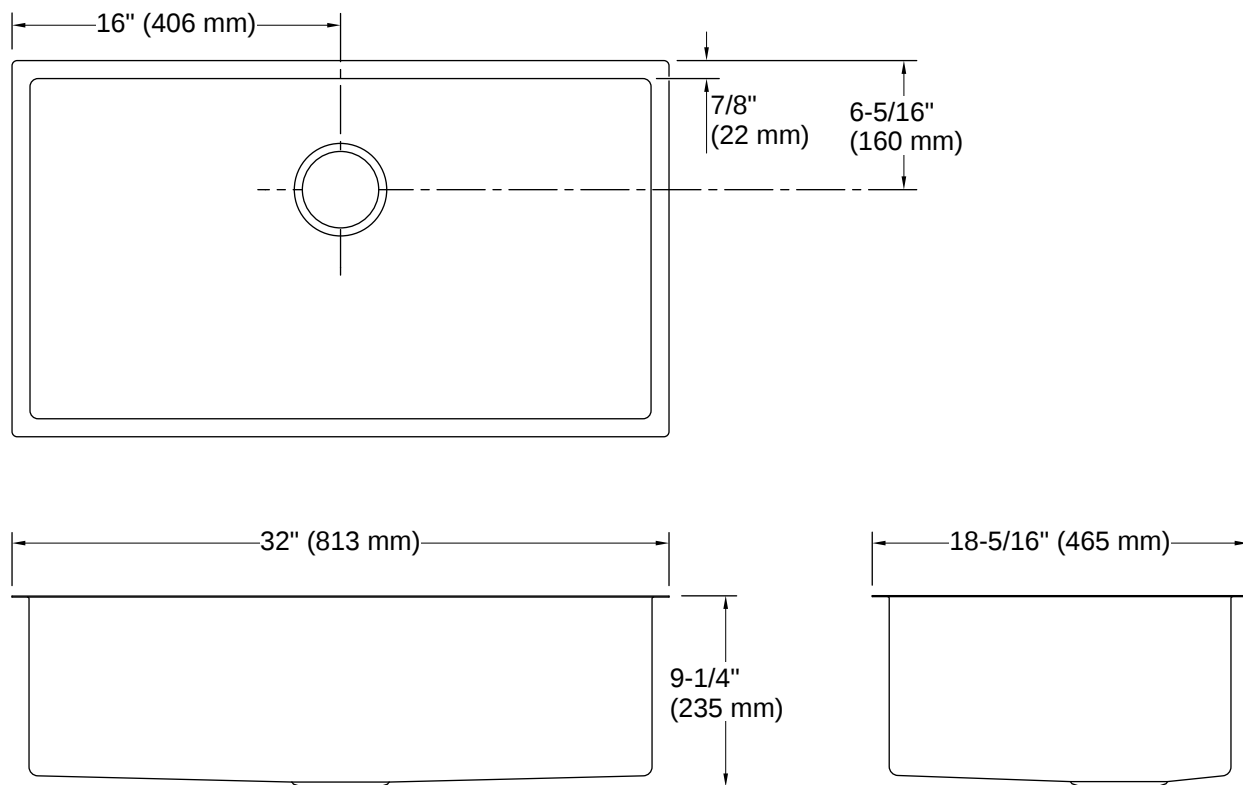

Installation

- Undermount

Installation Notes

Install this product according to the installation instructions.