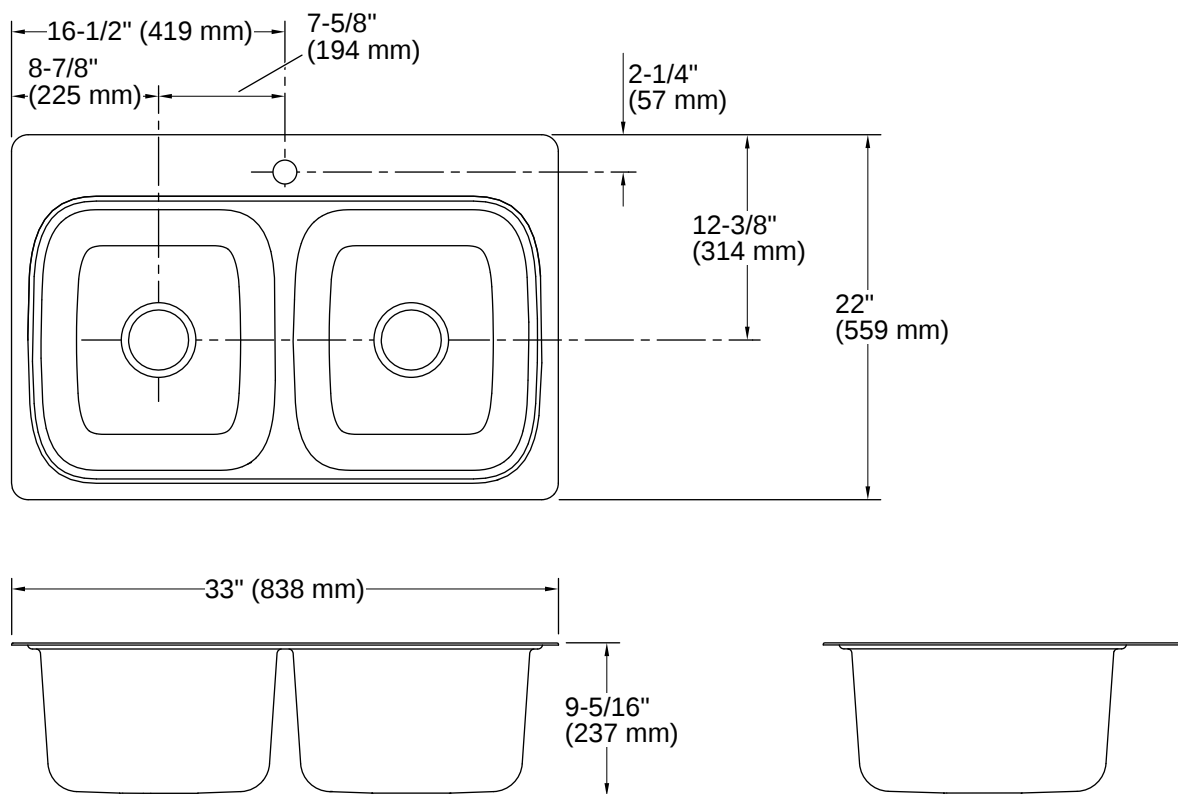

Installation

- Top-mount

Installation Notes

Install this product according to the installation instructions.