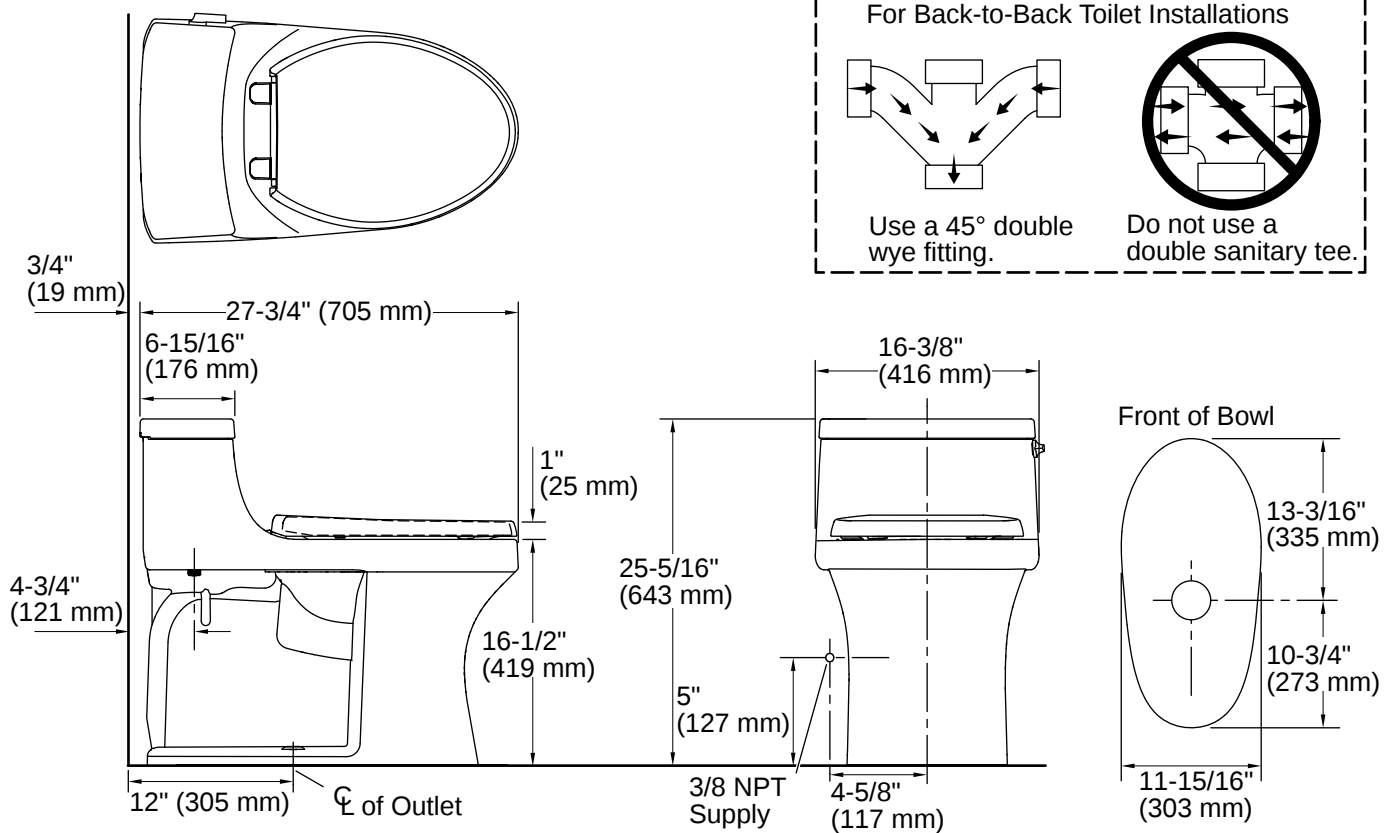

## Technical Information

Rough-in:	Standard 12" (305mm)
Flush Type:	AquaPiston
Flush Rate:	1.28 gpf (4.8 lpf)
Bowl Shape:	Elongated
Seat-Mounting Holes:	5-1/2" (140 mm)
Waste Outlet:	Floor
Trapway Size:	2-1/8" (54 mm)
Trapway Type:	Concealed
Water Surface Size:	10-3/4" x 7-1/2" (273 mm x 191 mm)
Rim to Water Surface:	5-3/8" (137 mm)

## Installation

- Standard 12" (305 mm) rough-in
- Supply line sold separately