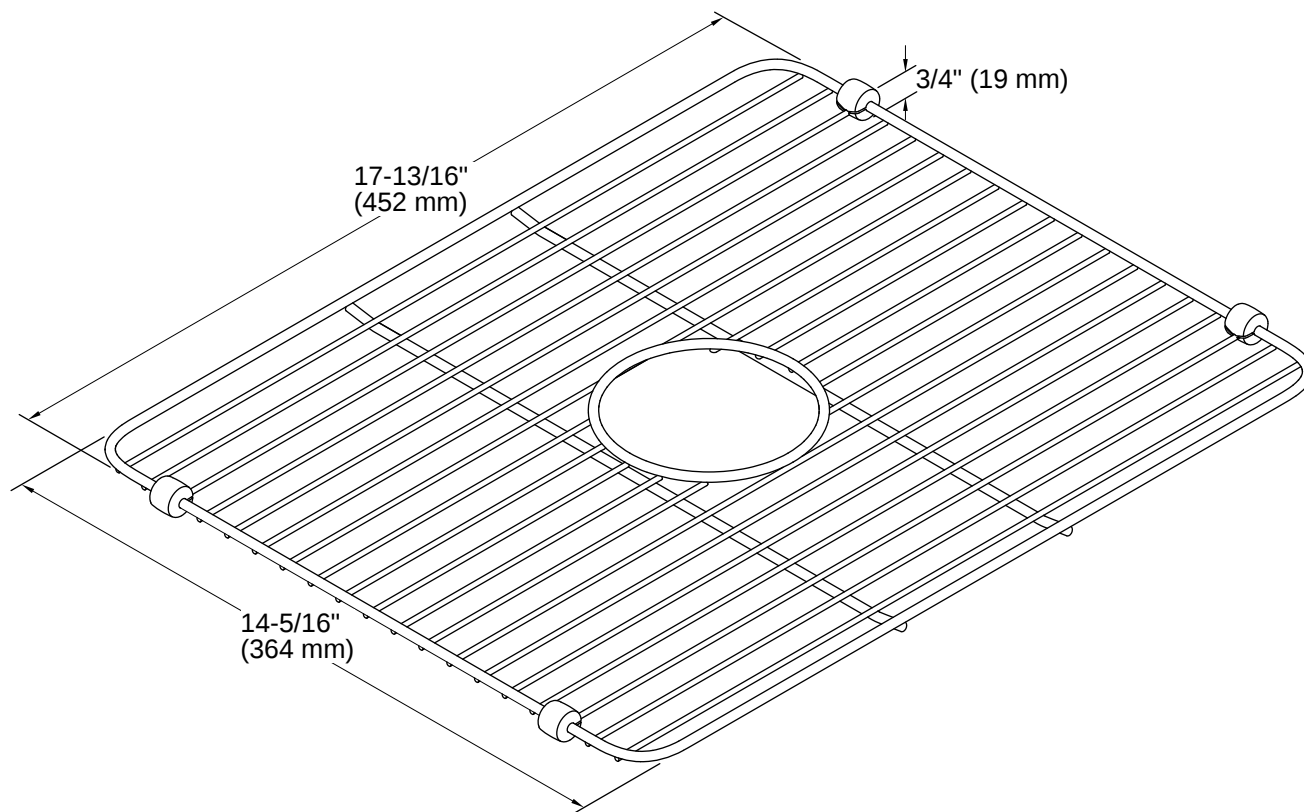

Installation Notes

Install this product according to the installation instructions.