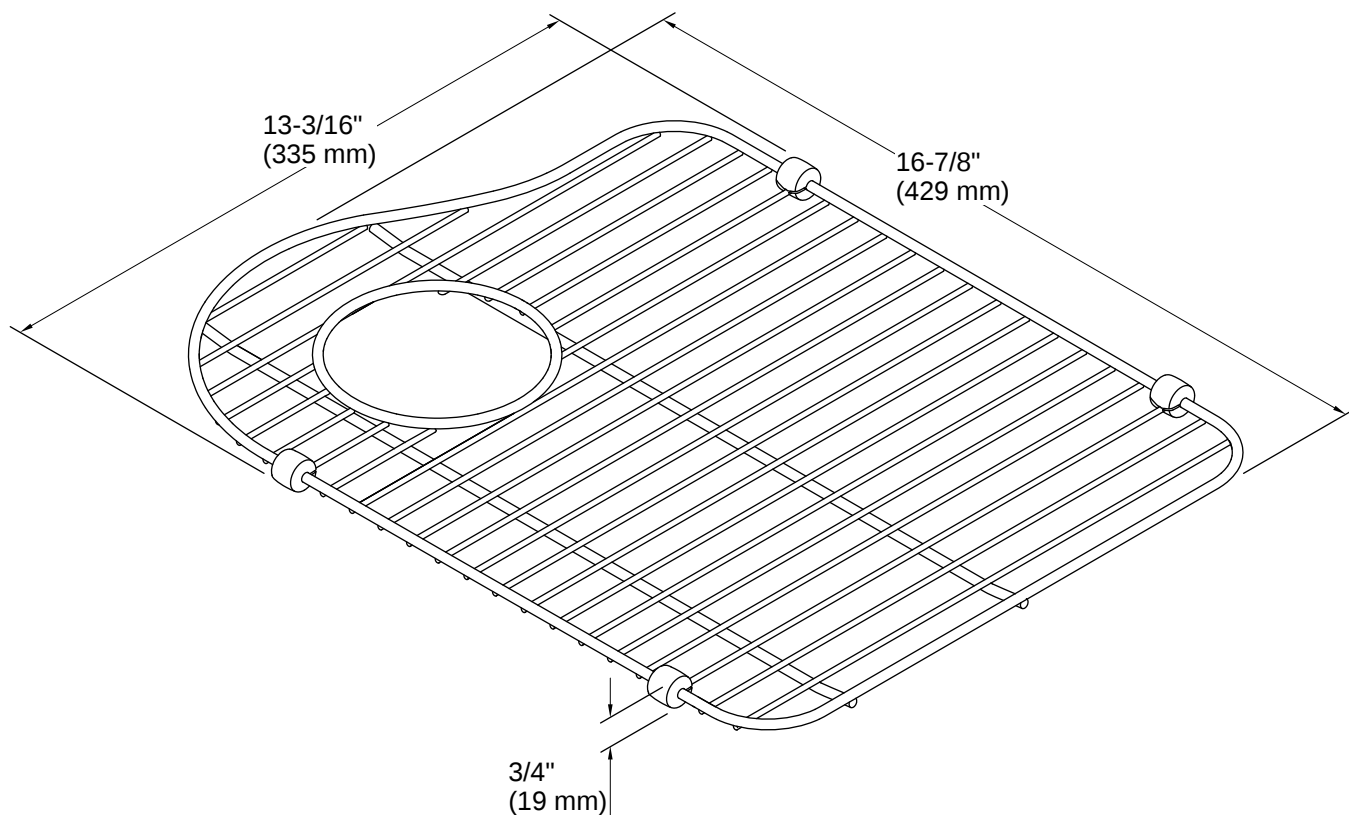

Installation Notes

Install this product according to the installation instructions.