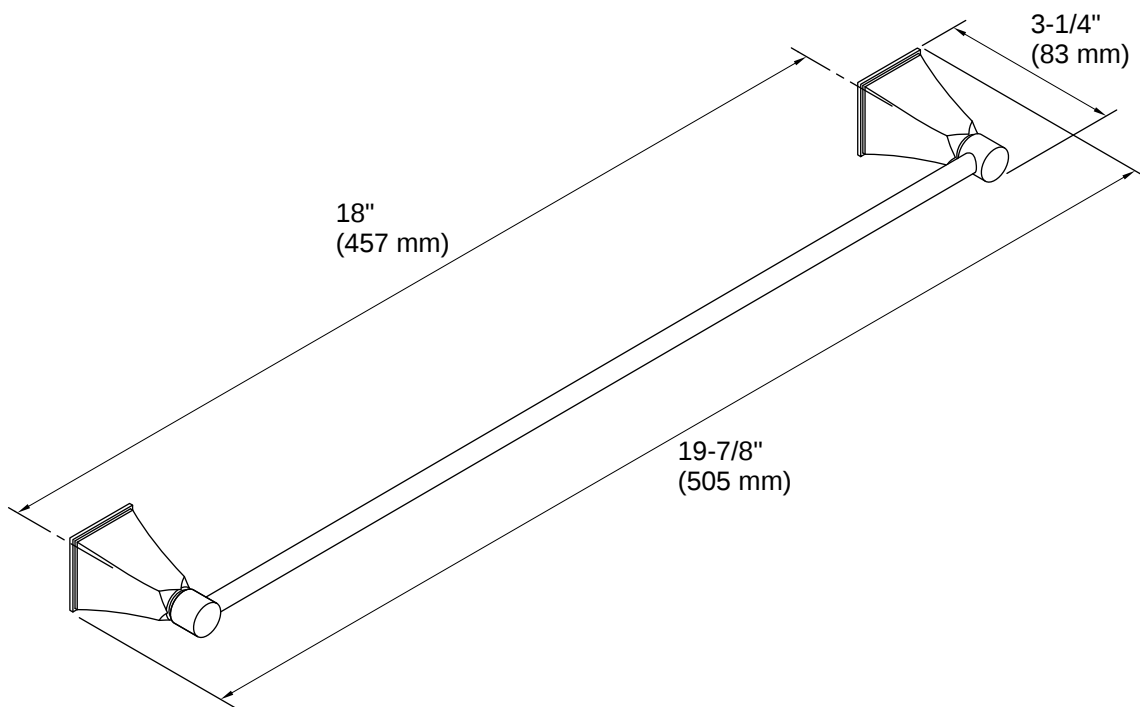

Installation Notes

Install this product according to the installation instructions.

CAUTION: Risk of personal injury. Do not install these products in any area where they are likely to be used inadvertently as a grab bar or support bar. These products are not designed or intended for use as a grab bar or support bar.