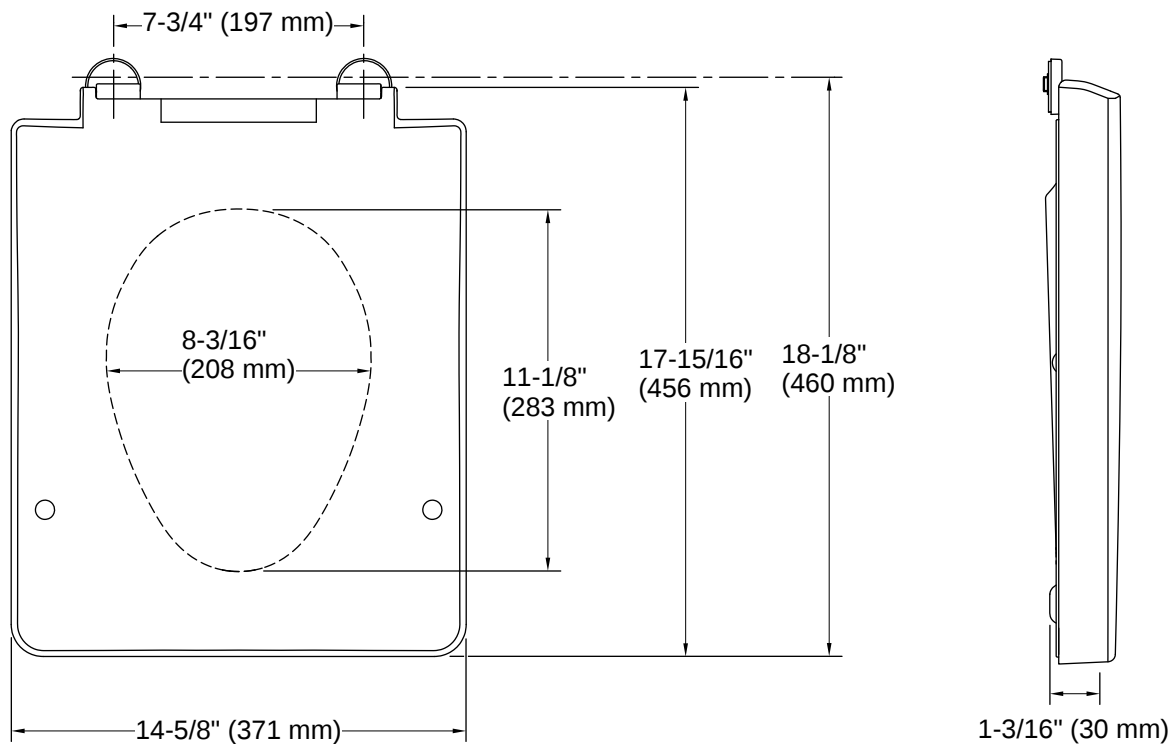

Installation Notes

Install this product according to the installation instructions.