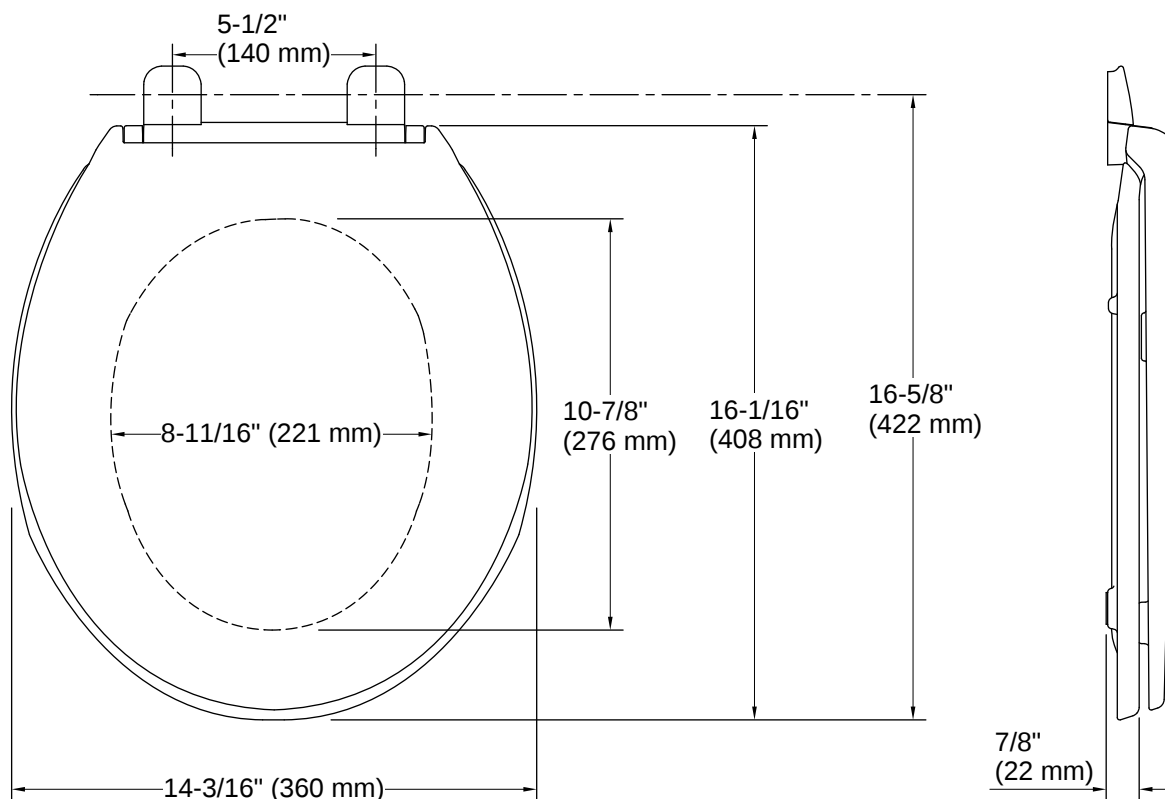

Installation

- For nonresidential application, K-7673 or K-20111 is recommended

Installation Notes

Install this product according to the installation instructions.