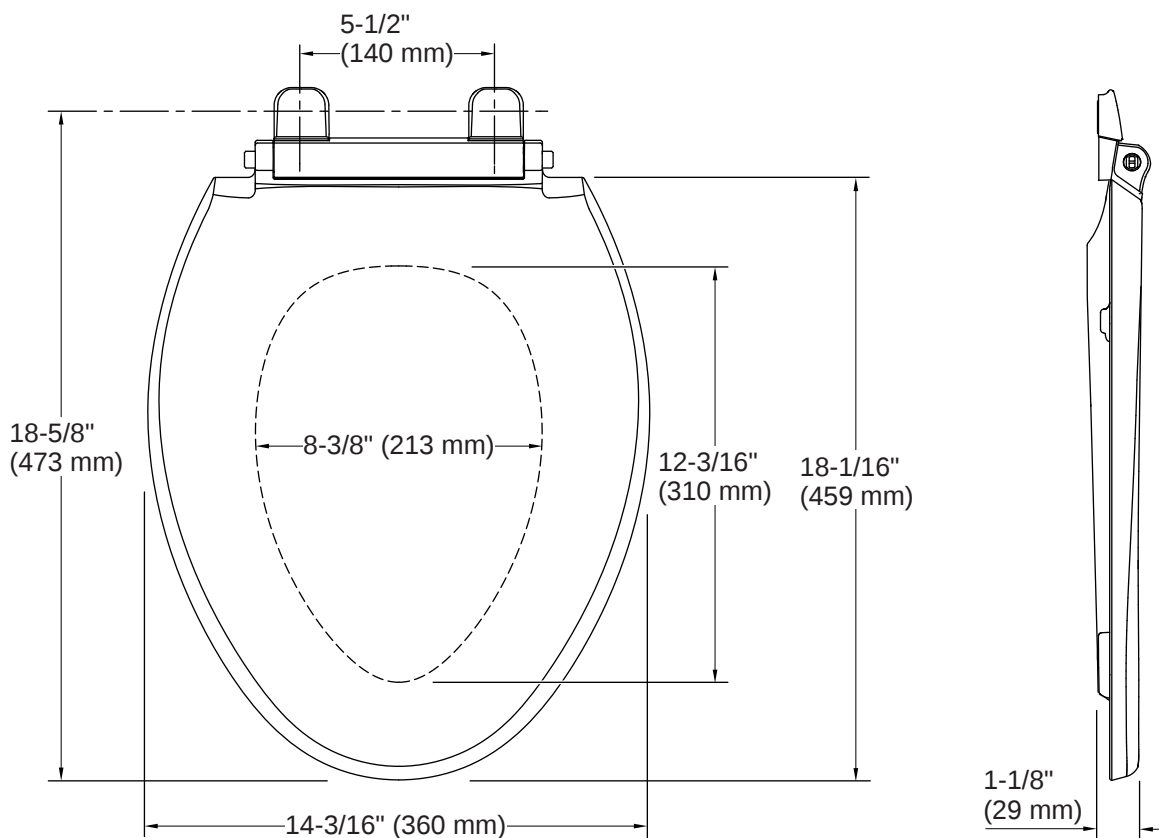

Installation Notes

Install this product according to the installation instructions.