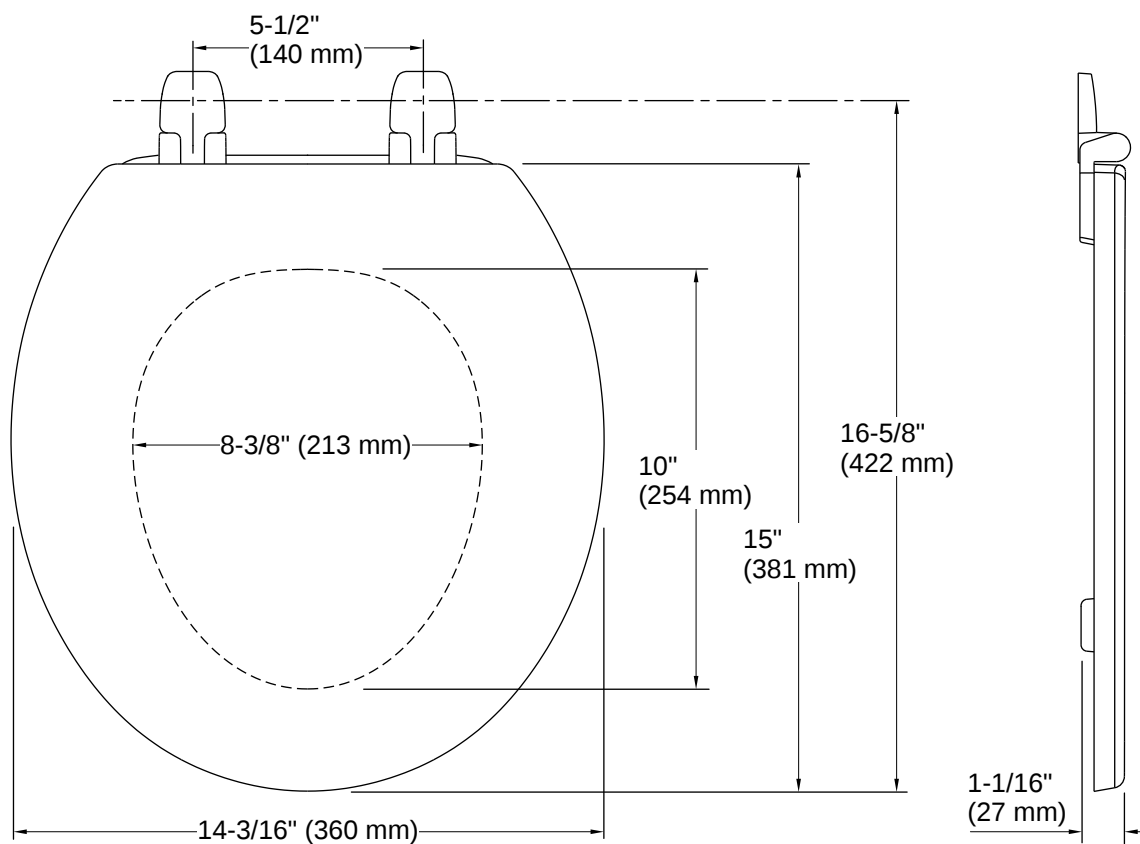

Installation Notes

Install this product according to the installation instructions.