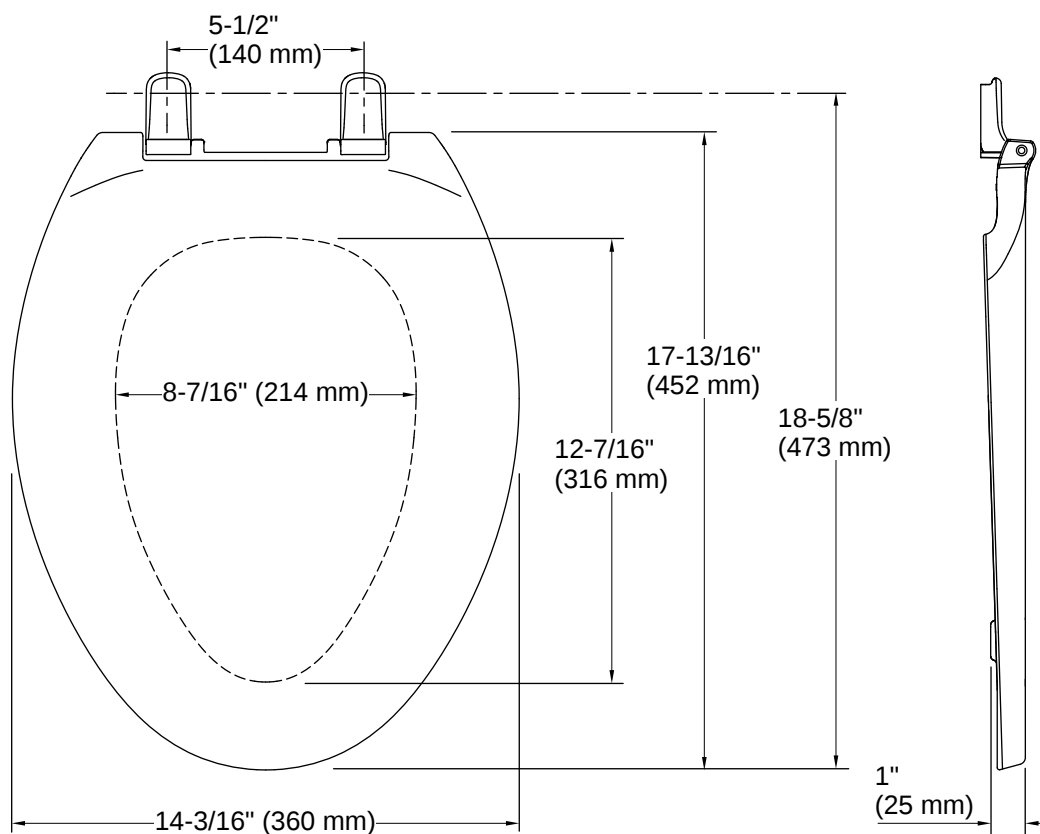

Installation Notes

Install this product according to the installation instructions.