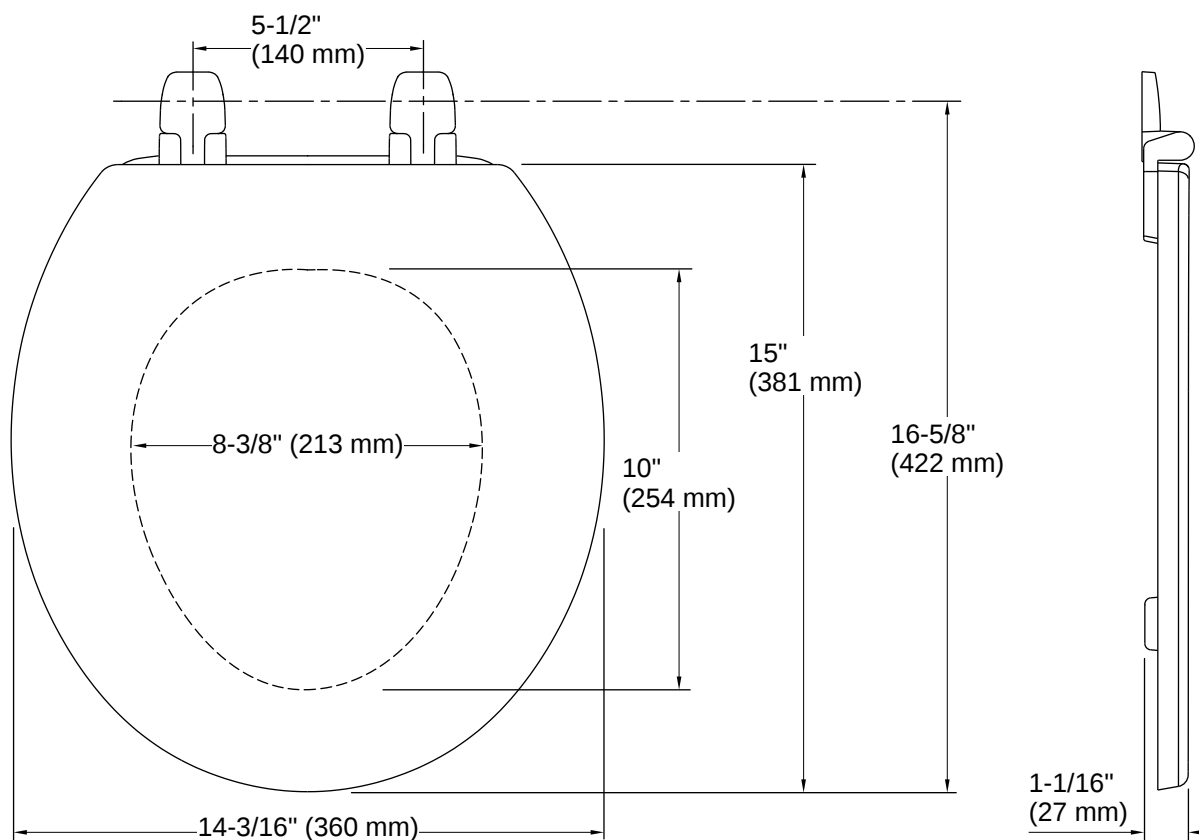

Installation Notes

Install this product according to the installation instructions.