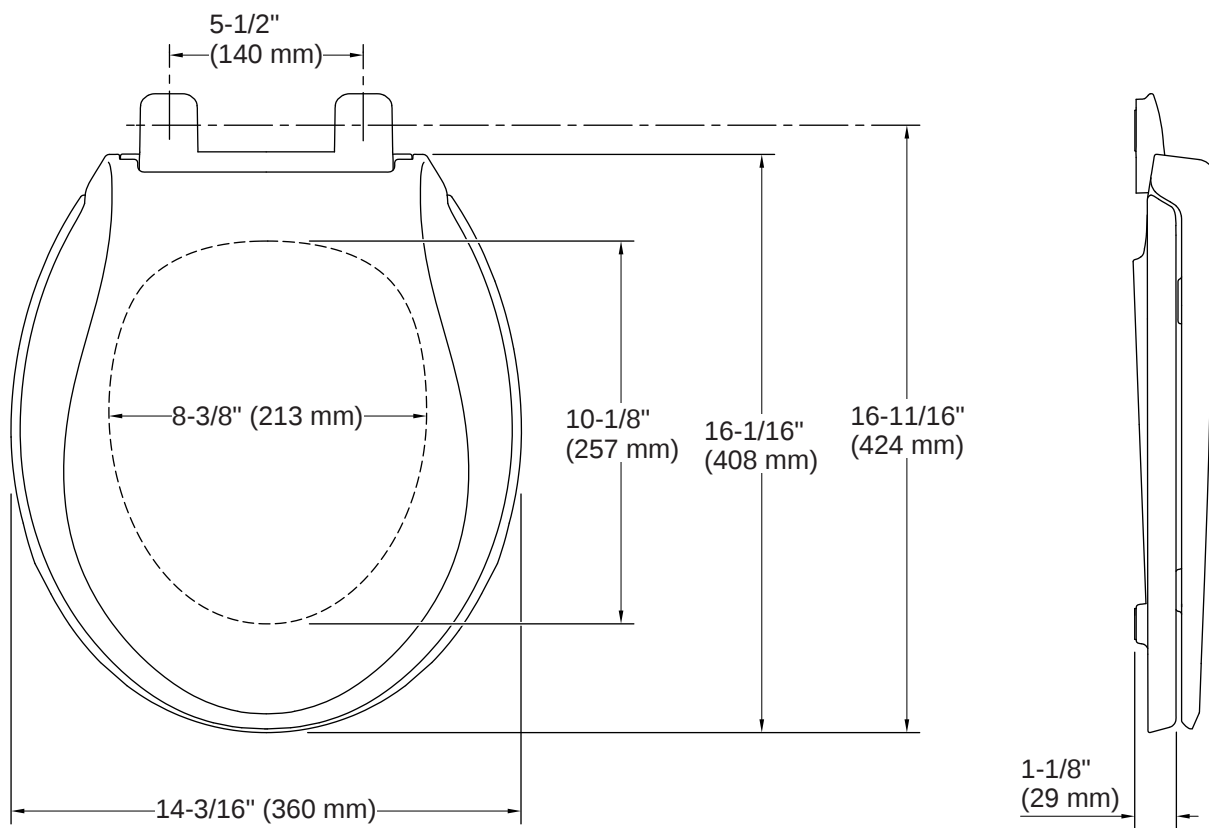

Seat Shape Type:	Round-front
Seat Front Type:	Closed-front
Seat-Mounting Holes:	5-1/2" (140 mm)

Material

- Plastic construction
-

Warranty

See website for detailed warranty information.

KOHLER® Toilets and Seats Limited Warranty