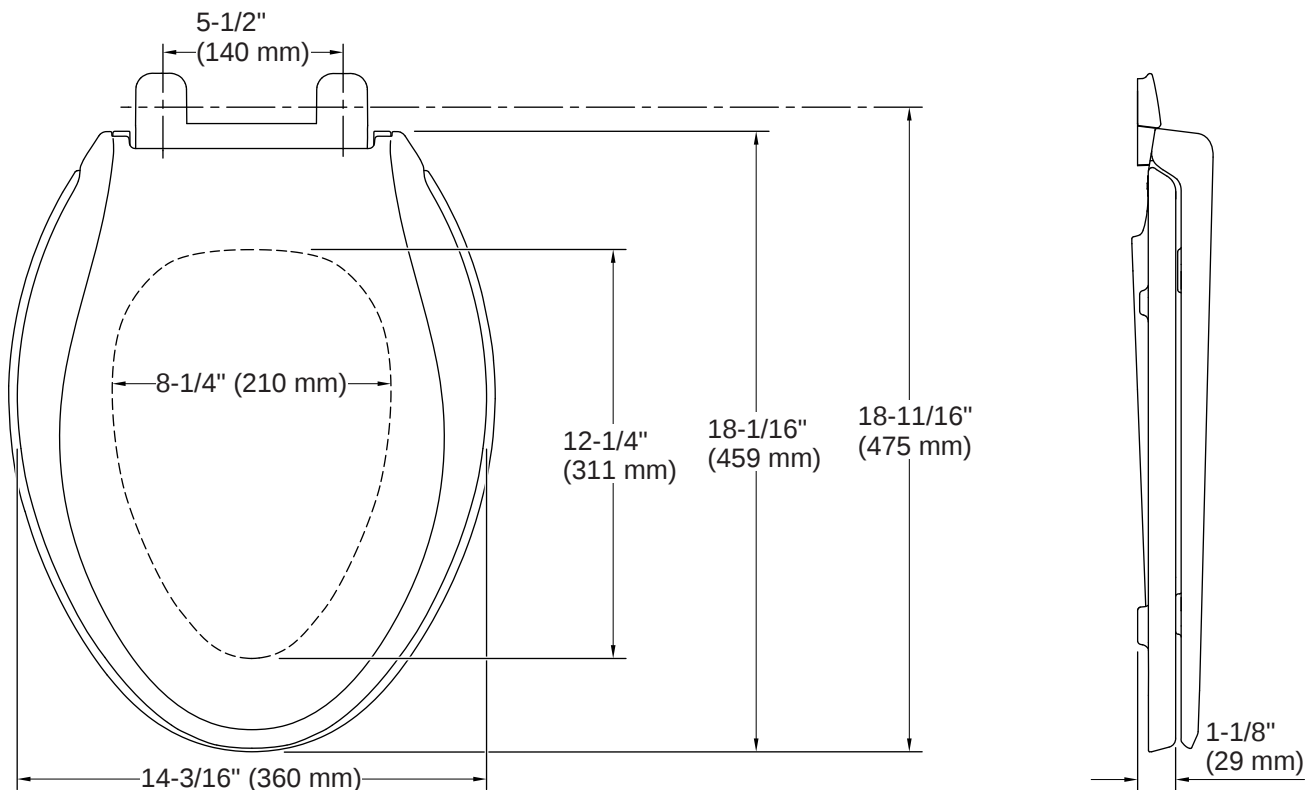

Seat Shape Type:	Elongated
Seat Front Type:	Closed-front
Seat-Mounting Holes:	5-1/2" (140 mm)

Material

- Plastic construction
-

Warranty

See website for detailed warranty information.

KOHLER® Toilets and Seats Limited Warranty