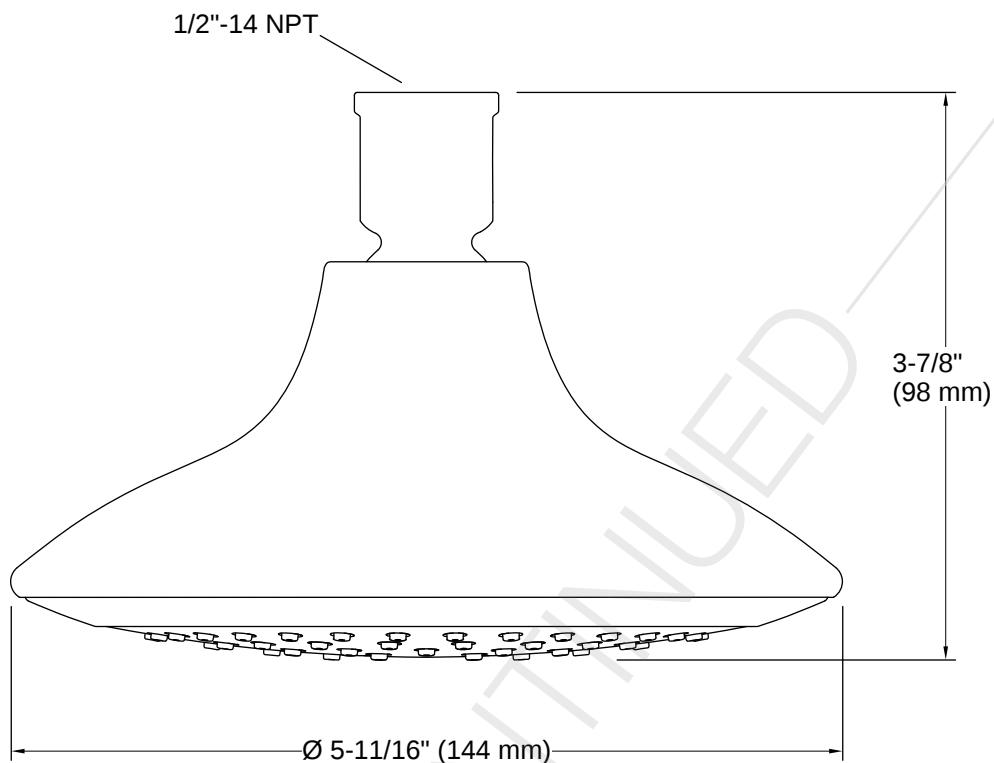

Alteo® | K-45123

Single-function showerhead, 2.5 gpm

Features

- Optimized sprayface for maximum performance
- MasterClean™ sprayface features an easy-to-clean surface that withstands mineral buildup and maximizes spray performance

THE BOLD LOOK
OF **KOHLER**®

Codes/Standards

ASME A112.18.1/CSA B125.1
DOE - Energy Policy Act 1992

Technical Information

All product dimensions are nominal.

Flow Rate

Shower/Rainhead Rated 2.5 gpm (9.5 l/min)
Maximum Flow:

Recommended Products/Accessories

K-23723 Faucet cleaner

K-7397 Shower arm and flange, 7-1/2" long

Technology

- Katalyst® air-induction technology infuses water with air, creating bigger drops for a more powerful spray
-

Warranty

See website for detailed warranty information.

KOHLER® Faucet Lifetime Limited Warranty

Installation

- 1/2" -14 NPT connection

Installation Notes

Install this product according to the installation instructions.