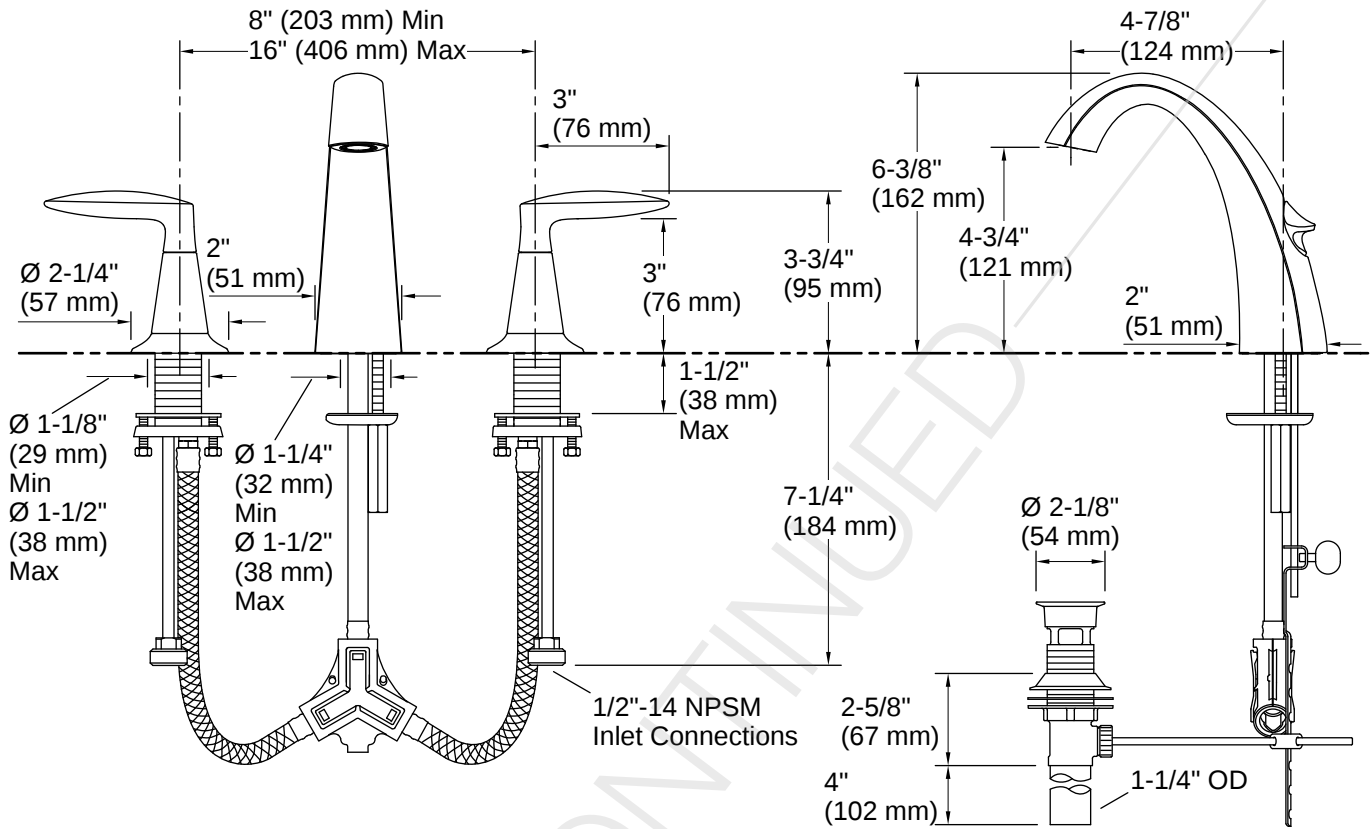

Installation

- Quick-connect fittings make installation easy
- Handles are preassembled on valves to simplify installation
- For 8" - 16" (203 - 406 mm) centers

Installation Notes

Install this product according to the installation instructions.

ADA compliant for handles only.
ADA, OBC, CSA B651 compliant when installed to the specific requirements of these regulations.