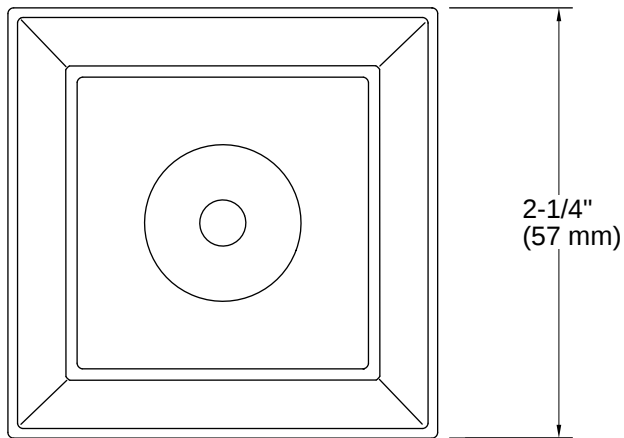

Installation Notes

Install this product according to the installation instructions.