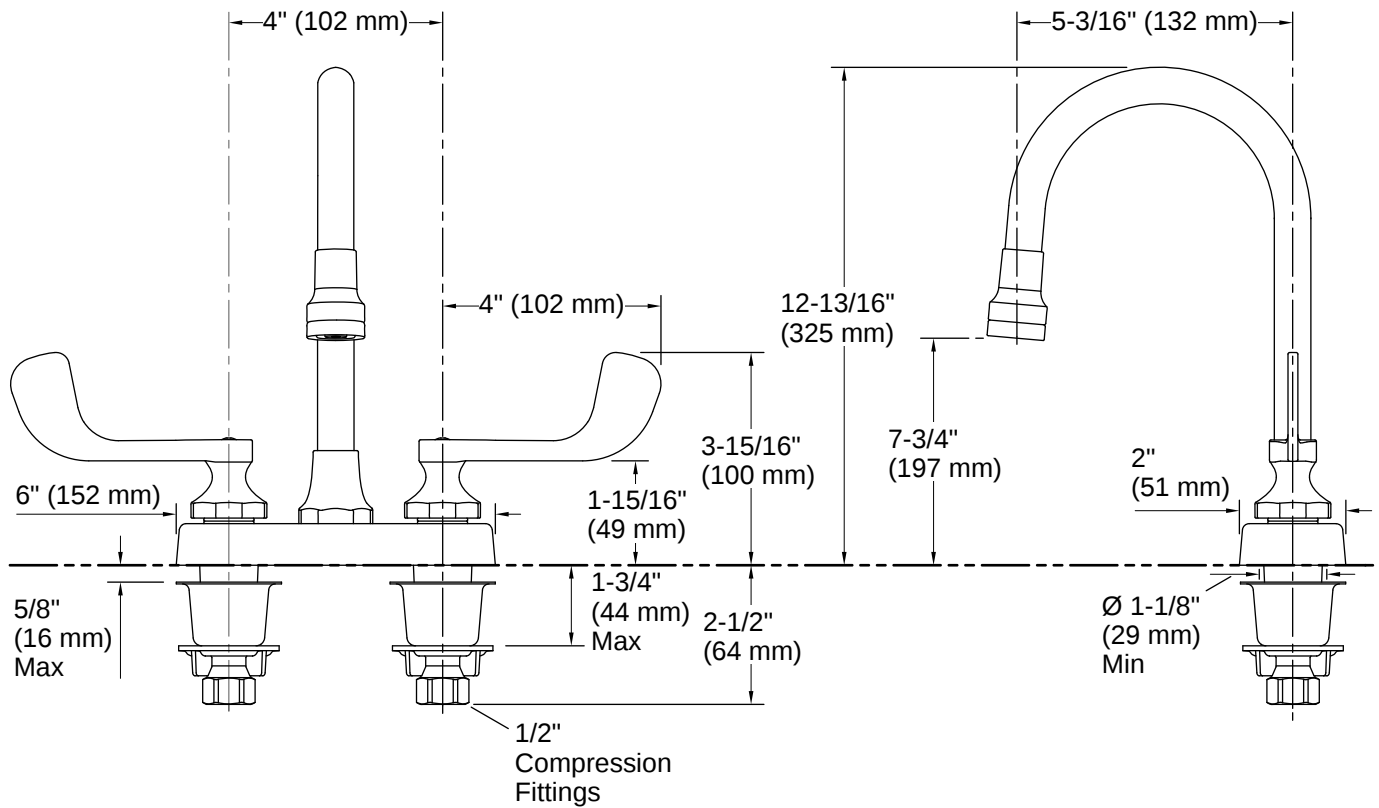

Installation Notes

Install this product according to the installation instructions.

ADA compliant for handles only.
ADA, OBC, CSA B651 compliant when installed to the specific requirements of these regulations.