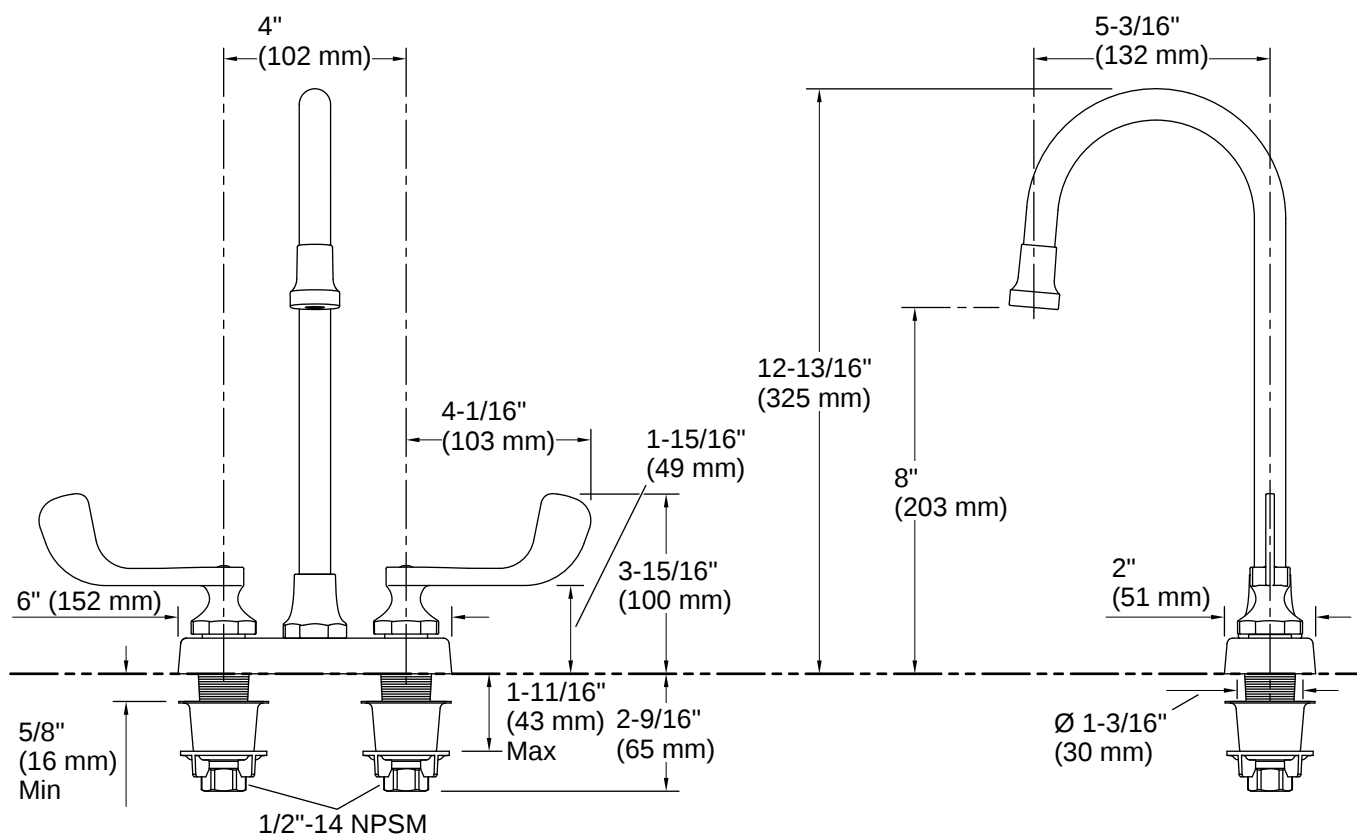

Installation Notes

Install this product according to the installation instructions.

ADA, OBC, CSA B651 compliant when installed to the specific requirements of these regulations.