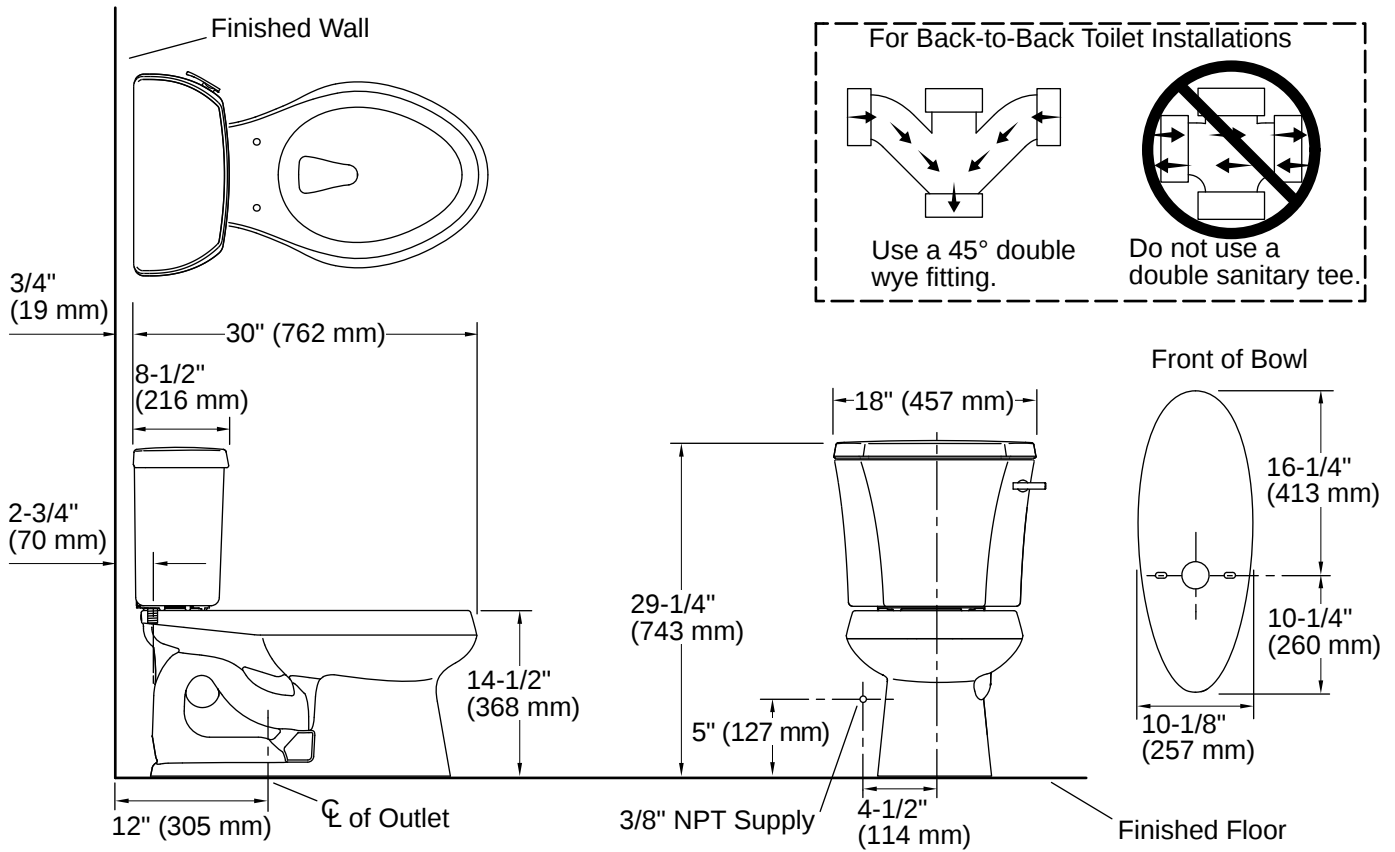

## Technical Information

Rough-in:	Standard 12" (305mm)
Flush Type:	Class Five
Flush Rate:	1.28 gpf (4.8 lpf)
Bowl Shape:	Elongated
Seat-Mounting Holes:	5-1/2" (140 mm)
Waste Outlet:	Floor
Trapway Size:	2-1/8" (54 mm)
Trapway Type:	Exposed
Water Surface Size:	11-1/4" x 8-1/4" (286 mm x 210 mm)
Rim to Water Surface:	5-1/4" (133 mm)

## Recommended Products/Accessories

1023457 Toilet Wax Ring And Hardware Kit

1265114 12" Toilet Supply Line

K-23726 Drain treatment

K-9379 Trip lever

K-5420 Low-profile toilet bolt caps

K-4636-RL ReadyLatch® Quiet-Close™ elongated toilet seat

## Installation

- Standard 12" (305 mm) rough-in
- Three-bolt quick-connect installation
- Seat and supply line sold separately