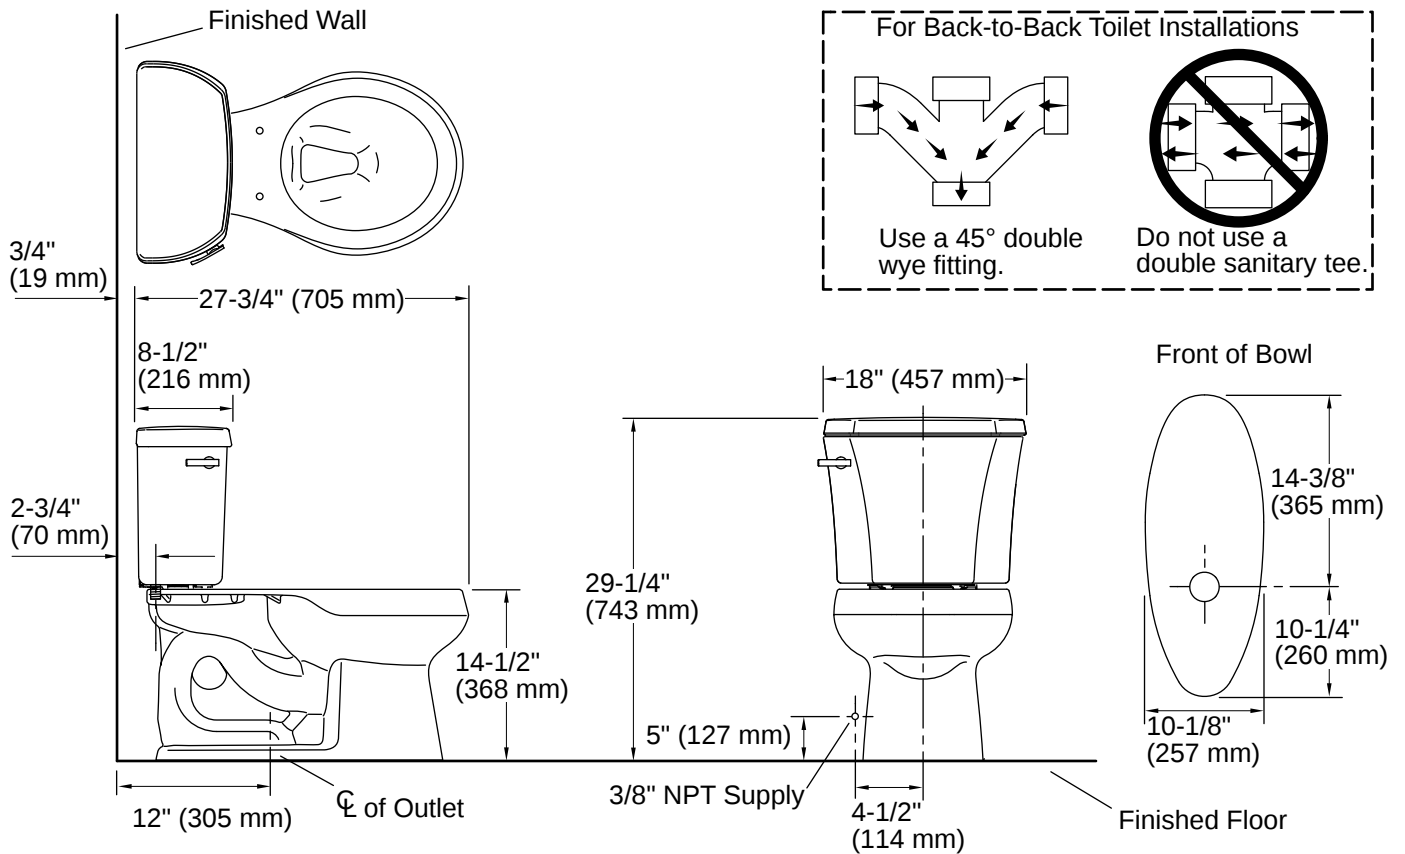

ASME A112.19.2/CSA B45.1
DOE - Energy Policy Act 1992
EPA WaterSense®

Warranty

See website for detailed warranty information.

KOHLER® Toilets and Seats Limited Warranty

Technical Information

Rough-in:	Standard 12" (305mm)
Flush Type:	Class Five
Flush Rate:	1.28 gpf (4.8 lpf)
Bowl Shape:	Round-front
Seat-Mounting Holes:	5-1/2" (140 mm)
Waste Outlet:	Floor
Trapway Size:	2-1/8" (54 mm)
Trapway Type:	Exposed
Water Surface Size:	10-1/2" x 7-3/4" (267 mm x 197 mm)
Rim to Water Surface:	5-1/4" (133 mm)

K-9379 Trip lever

K-5420 Low-profile toilet bolt caps

K-4639-RL ReadyLatch® Quiet-Close™ round-front toilet seat

1-800-4KOHLER (1-800-456-4537)

Kohler Co. reserves the right to make revisions without notice to product specifications.
For the most current specification sheet, go to www.kohler.com USA or www.kohler.ca Canada.
4-15-2026 9:1 - US-CA

Installation

- Standard 12" (305 mm) rough-in
- Three-bolt quick-connect installation
- Seat and supply line sold separately

Installation Notes

Install this product according to the installation instructions.

For back-to-back toilet installations: Use only a 45° double wye fitting.

Product dimensions are nominal and may vary per ASME A112.19.2 tolerances.