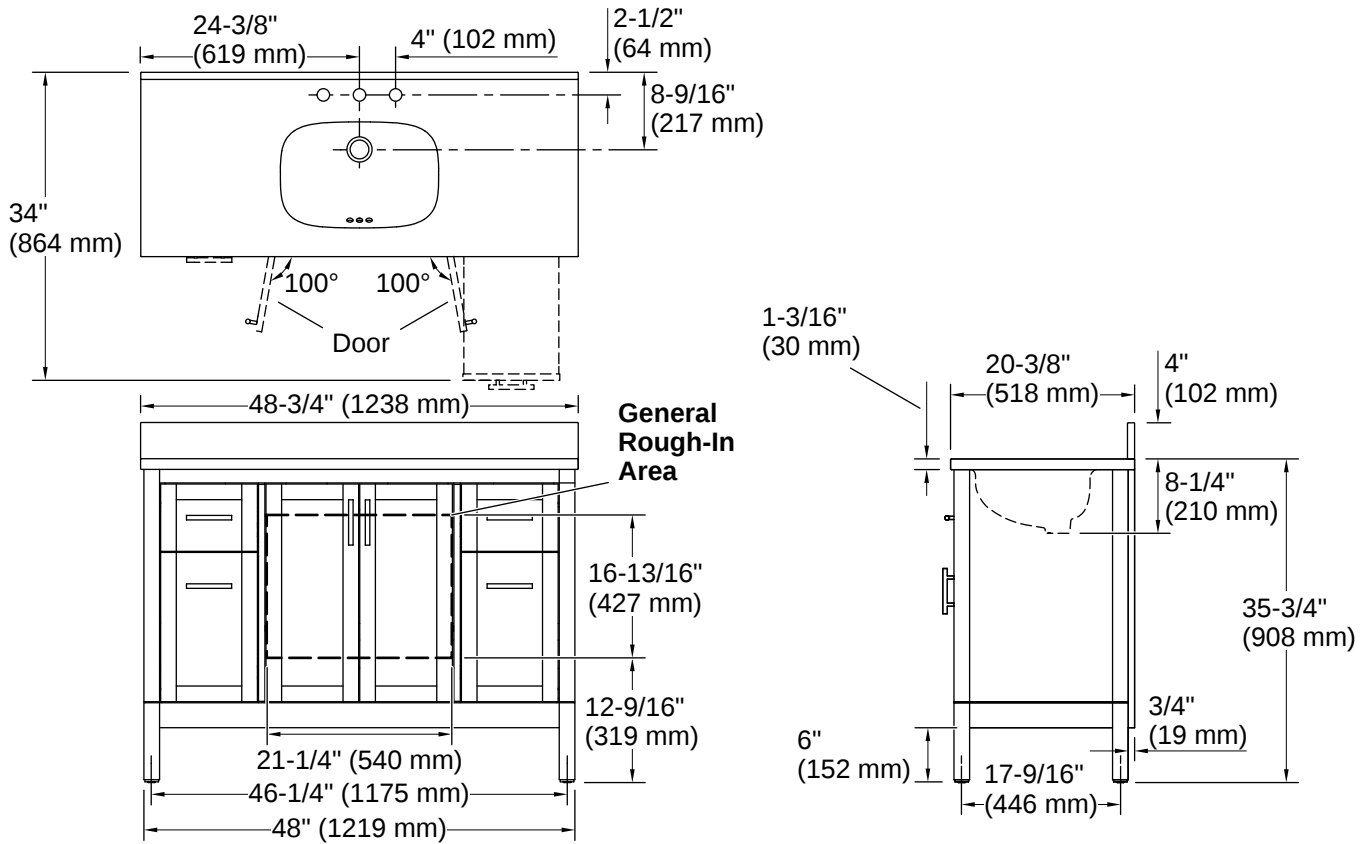

Installation

- Sink preinstalled on vanity top to simplify installation
- Separate vanity top makes for simplified installation

Installation Notes

Install this product according to the installation instructions.