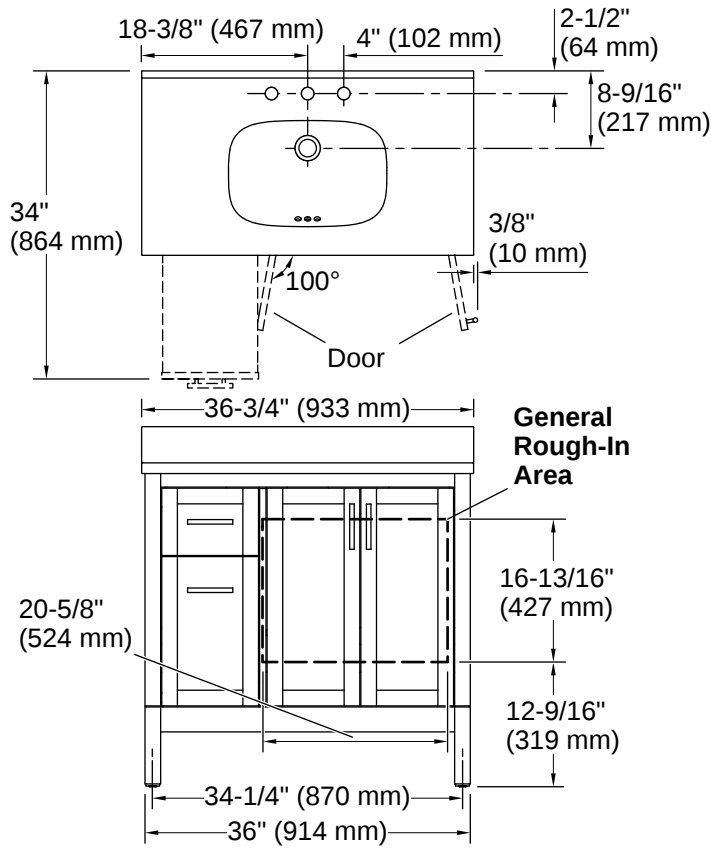

Installation

- Sink preinstalled on vanity top to simplify installation
- Separate vanity top makes for simplified installation

Installation Notes

Install this product according to the installation instructions.