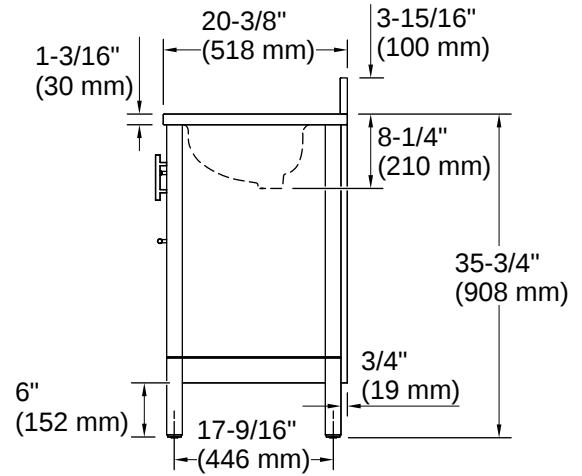

Installation

- Sink preinstalled on vanity top to simplify installation
- Separate vanity top makes for simplified installation

Installation Notes

Install this product according to the installation instructions.