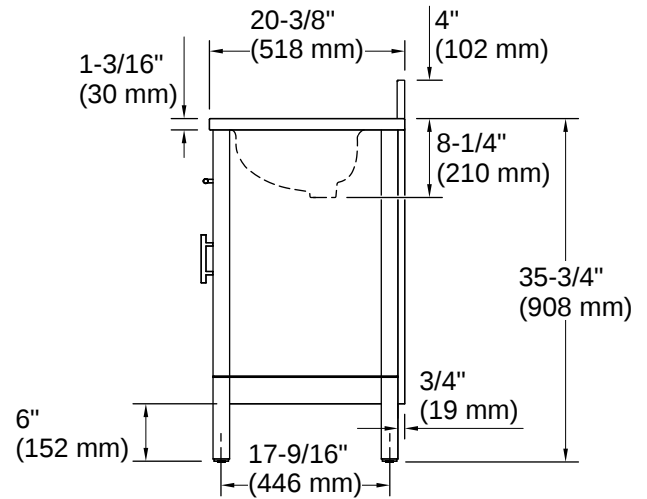

Installation

- Sink preinstalled on vanity top to simplify installation
- Separate vanity top makes for simplified installation

Installation Notes

Install this product according to the installation instructions.