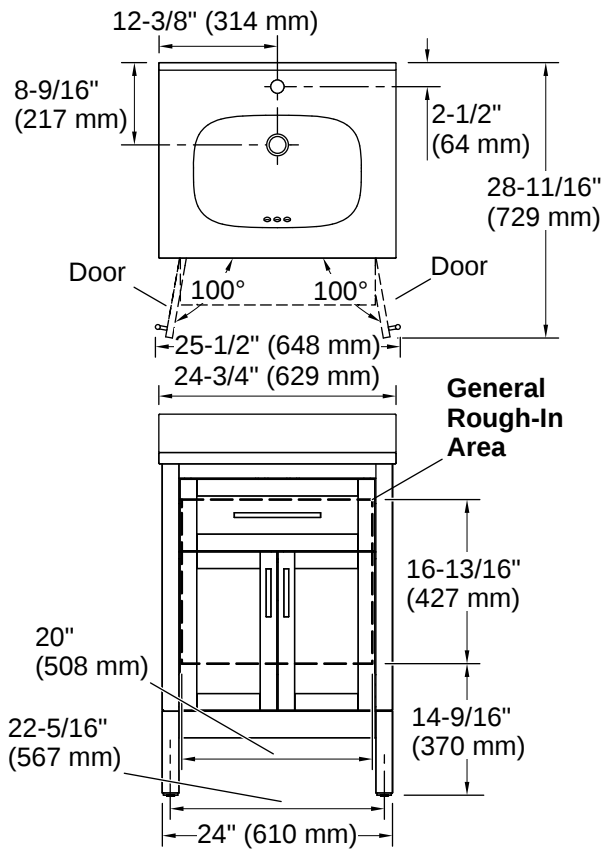

Installation

- Sink preinstalled on vanity top to simplify installation
- Separate vanity top makes for simplified installation

Installation Notes

Install this product according to the installation instructions.