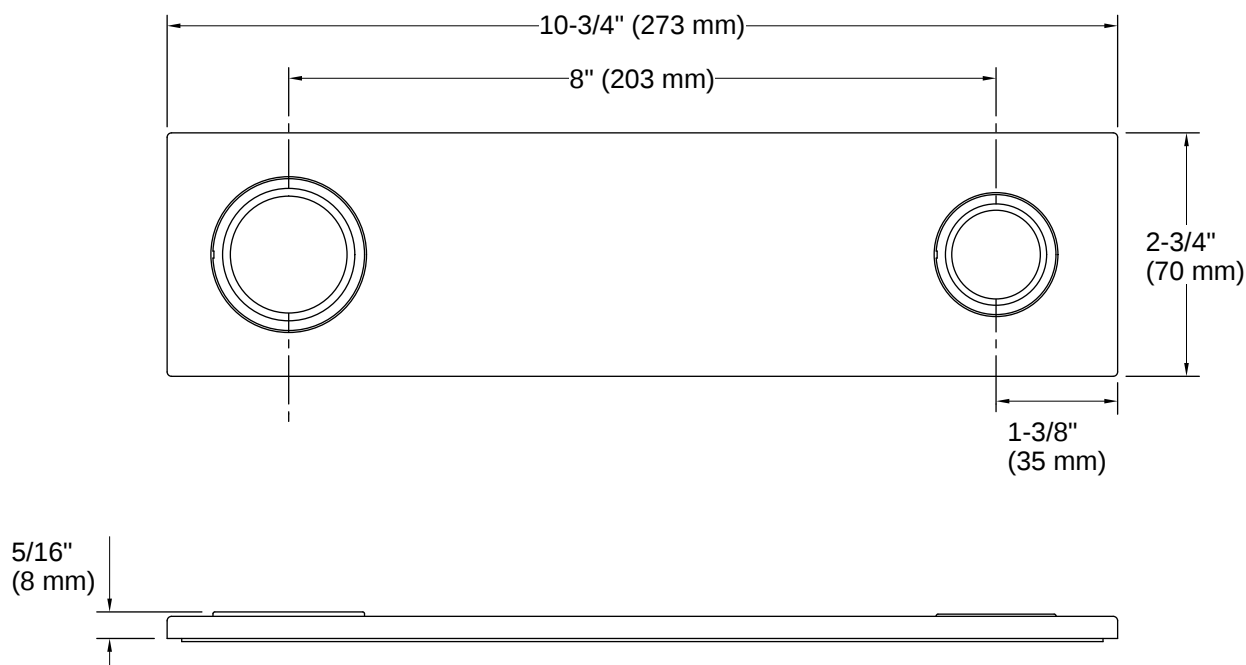

Installation

- For 8" (203 mm) centers

Installation Notes

Install this product according to the installation instructions.