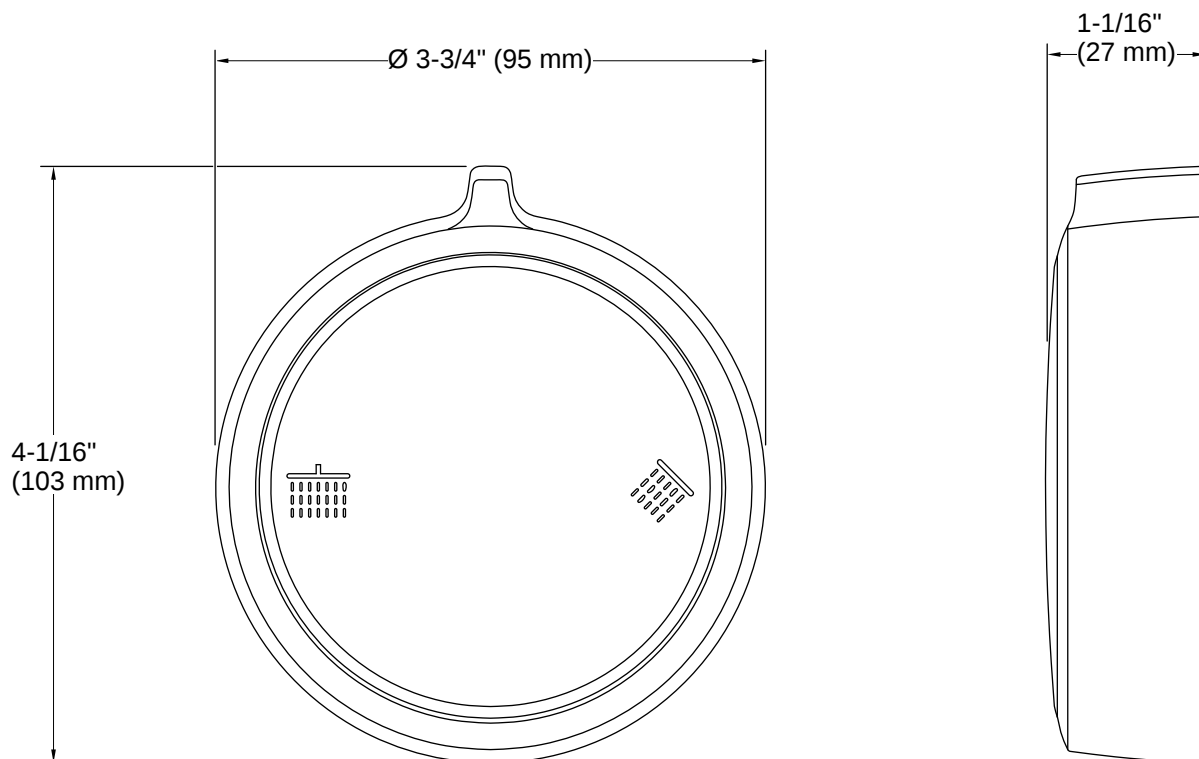

Installation

- Wall-mount
- Suitable for bath/shower applications
- After digital control is connected to valve and power source, follow on-screen prompts for easy setup; no Internet needed

Installation Notes