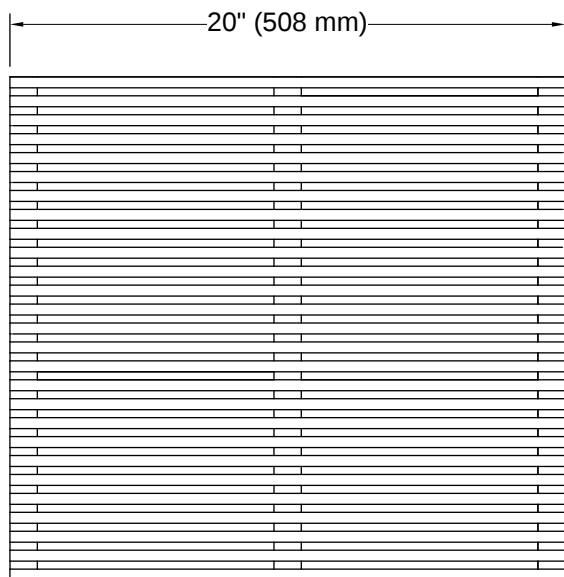

Installation Notes

Install this product according to the installation instructions.