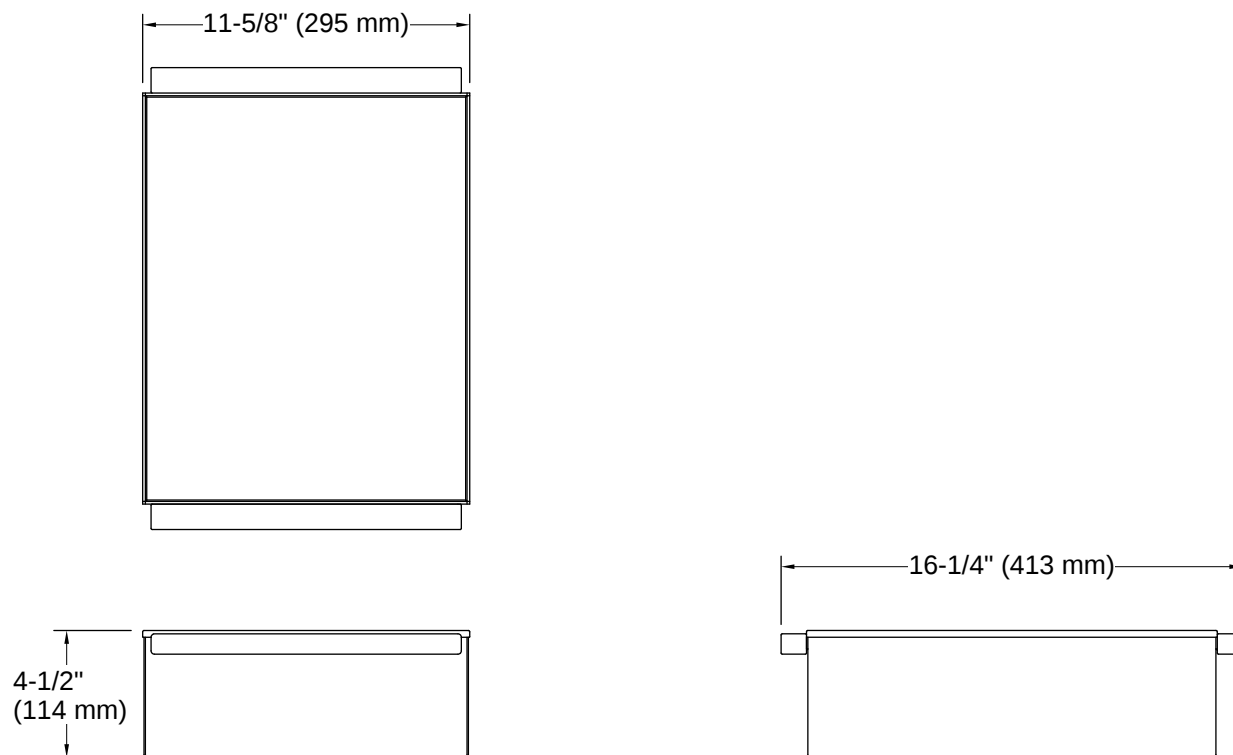

Installation Notes

Install this product according to the installation instructions.