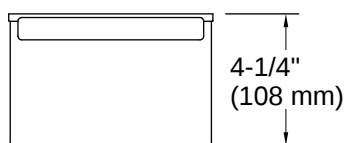

Installation Notes

Install this product according to the installation instructions.