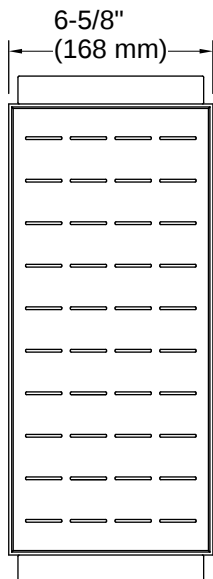

Installation Notes

Install this product according to the installation instructions.