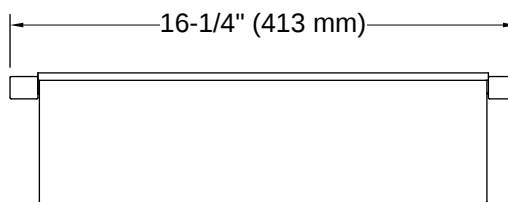

Installation Notes

Install this product according to the installation instructions.