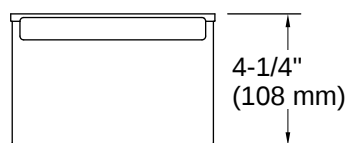

Installation Notes

Install this product according to the installation instructions.