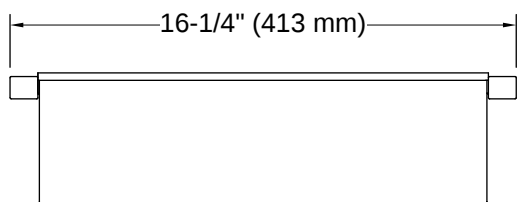

Installation Notes

Install this product according to the installation instructions.