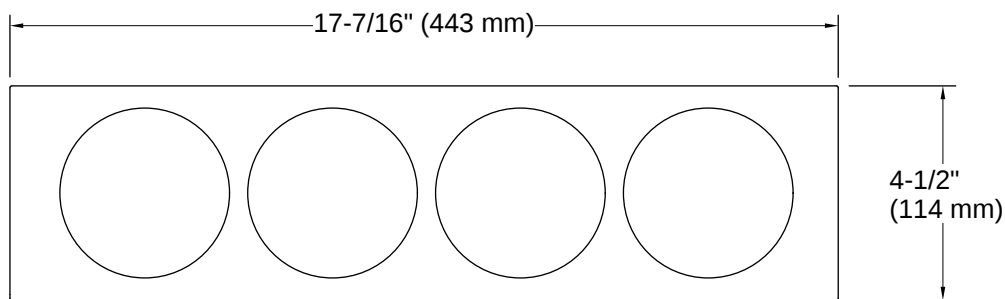

Installation Notes

Install this product according to the installation instructions.