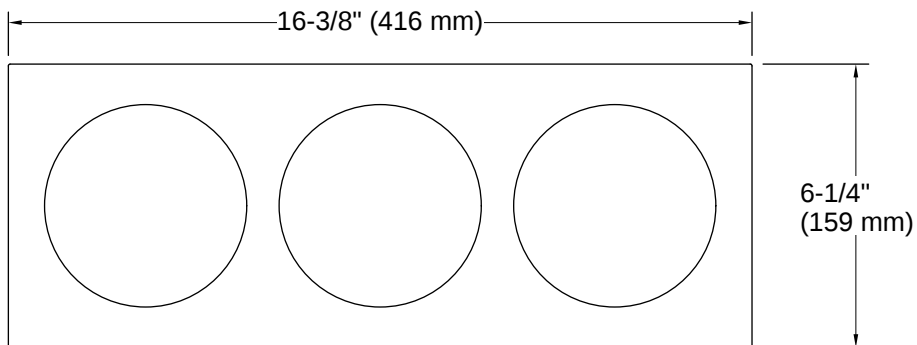

Installation Notes

Install this product according to the installation instructions.