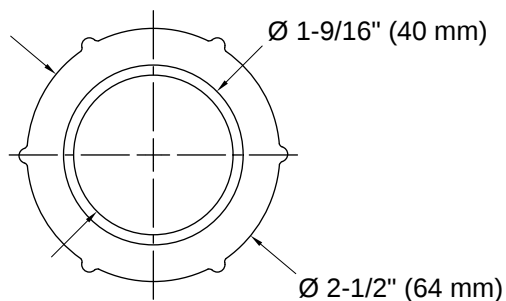

Installation Notes

Install this product according to the installation instructions.

Pressurize drain, water, and vent (DWV) systems and water supply lines according to local codes.

Perform the pressure test prior to covering the new plumbing with finished wall material.