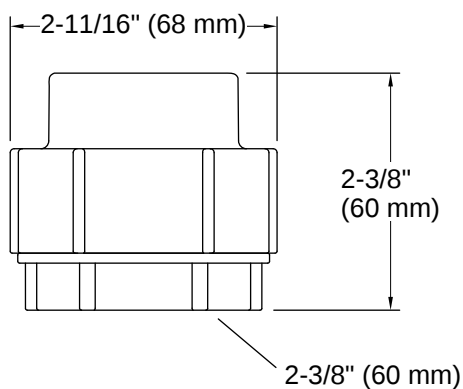

Installation Notes

Install this product according to the installation instructions.

Pressurize drain, water, and vent (DWV) systems and water supply lines according to local codes.

Perform the pressure test prior to covering the new plumbing with finished wall material.