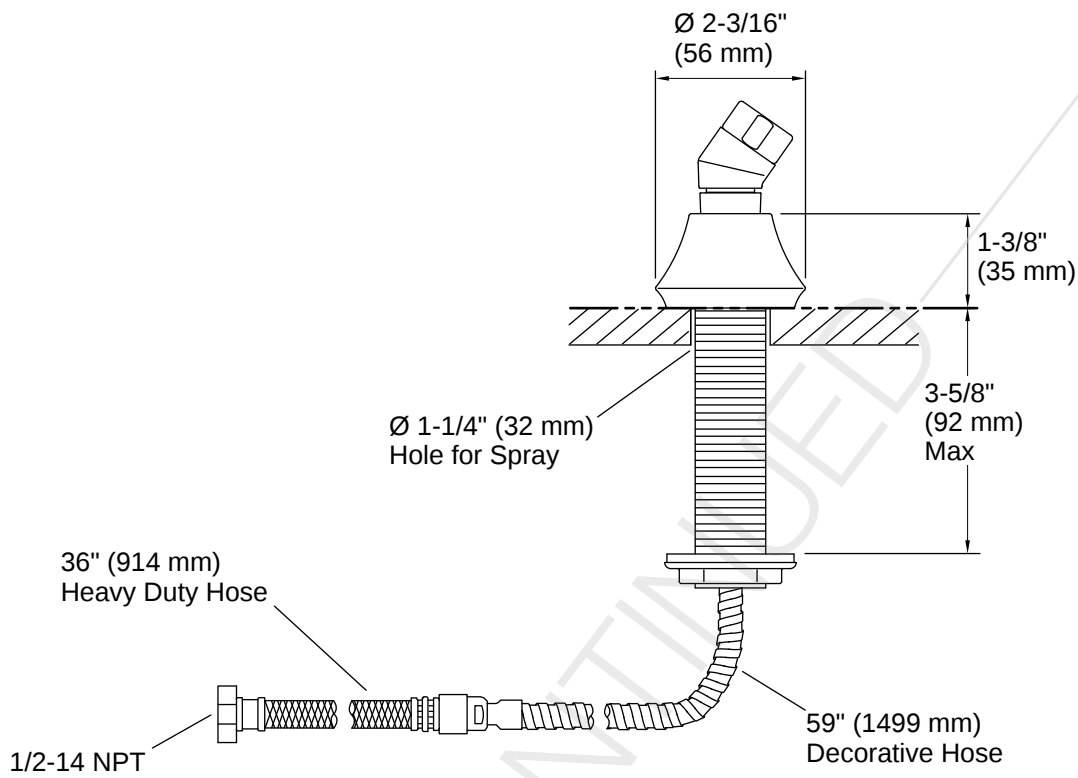

Installation

- Deck- or bath-mount

Installation Notes

Install this product according to the installation instructions.