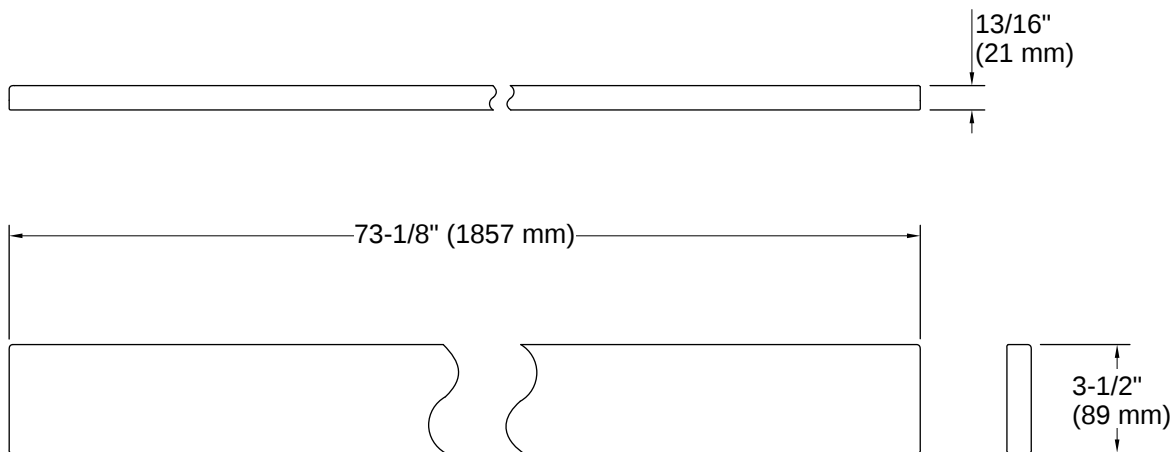

Installation Notes

Install this product according to the installation instructions.