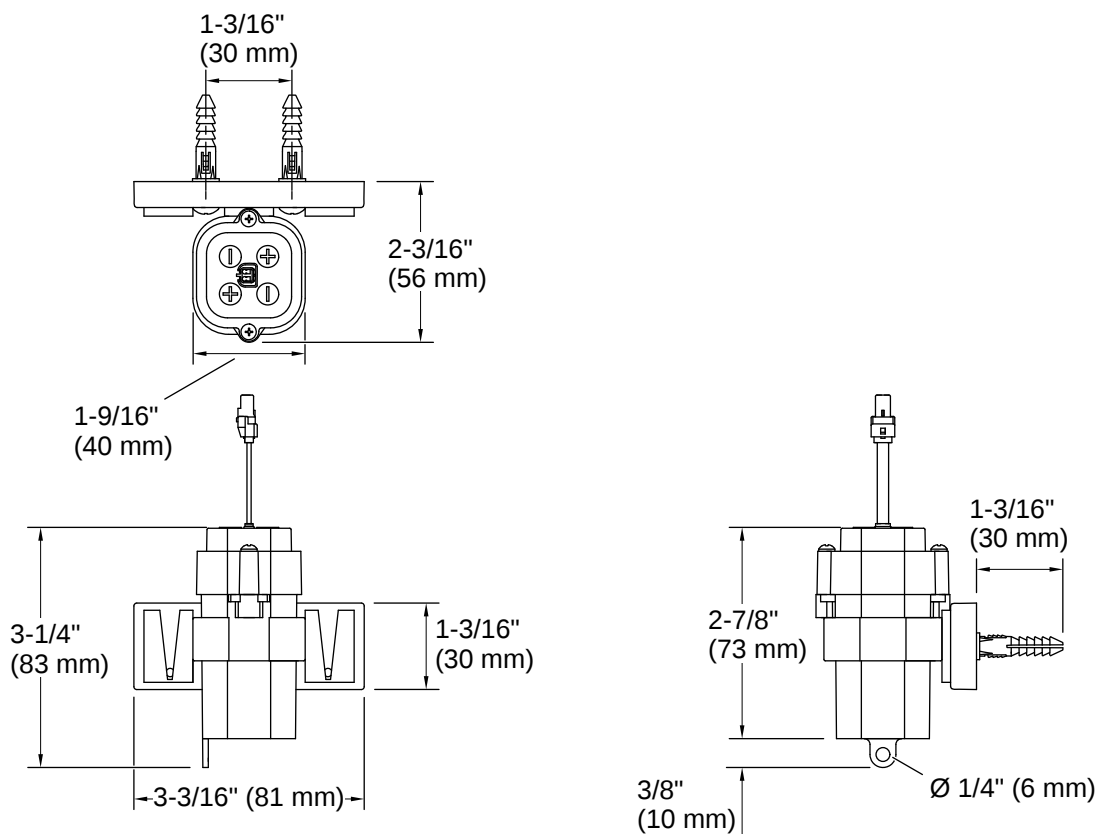

Installation Notes

Install this product according to the installation instructions.