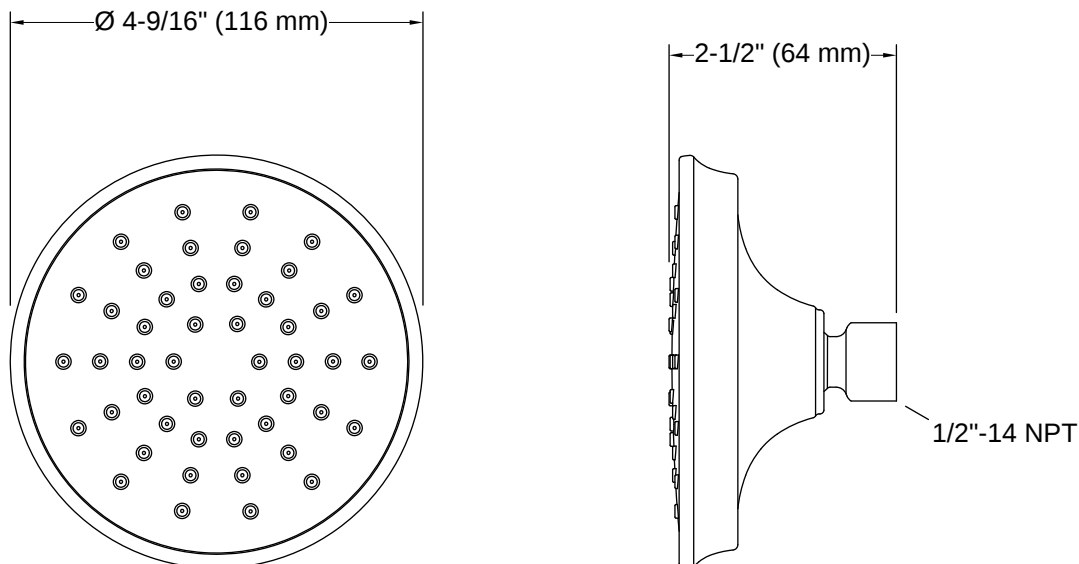

Installation

- Wall-mount
- 1/2" -14 NPT connection
- Shower arm and flange sold separately

Installation Notes

Install this product according to the installation instructions.