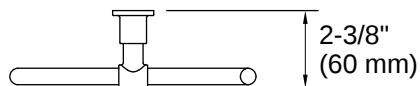

Installation

- Installation hardware and template included

Installation Notes

Install this product according to the installation instructions.

CAUTION: Risk of personal injury. Do not install these products in any area where they are likely to be used inadvertently as a grab bar or support bar. These products are not designed or intended for use as a grab bar or support bar.