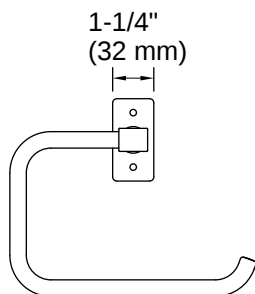

Installation

- Installation hardware and template included

Installation Notes

Install this product according to the installation instructions.

CAUTION: Risk of personal injury. Do not install these products in any area where they are likely to be used inadvertently as a grab bar or support bar. These products are not designed or intended for use as a grab bar or support bar.