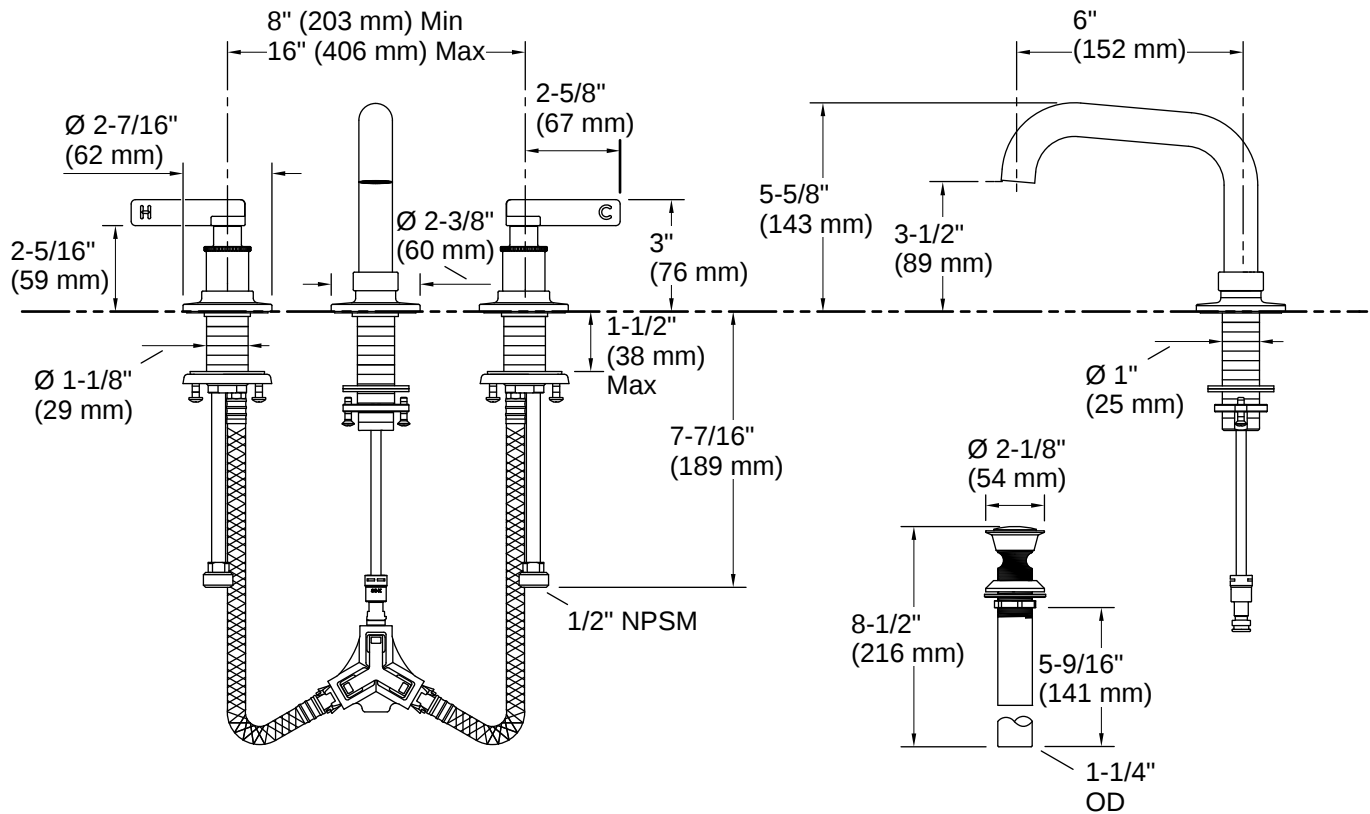

See website for detailed warranty information.

KOHLER® Faucet Lifetime Limited Warranty

Technical Information

All product dimensions are nominal.

Handle

Handle Style/ Type: Lever

Spout

Spout Reach: 6" (152 mm)

Drain With Overflow: Yes

Flow Rate

Faucet Flow Rate: 1.2 gpm (4.5 l/min)

Valves

Included Valve: Ceramic disc

Material

- Premium material construction for durability and reliability
- KOHLER finishes resist corrosion and tarnishing

Installation

- For 8" - 16" (203 - 406 mm) centers
- Deck-mount
- Handles are preassembled on valves to simplify installation

Installation Notes

Install this product according to the installation instructions.