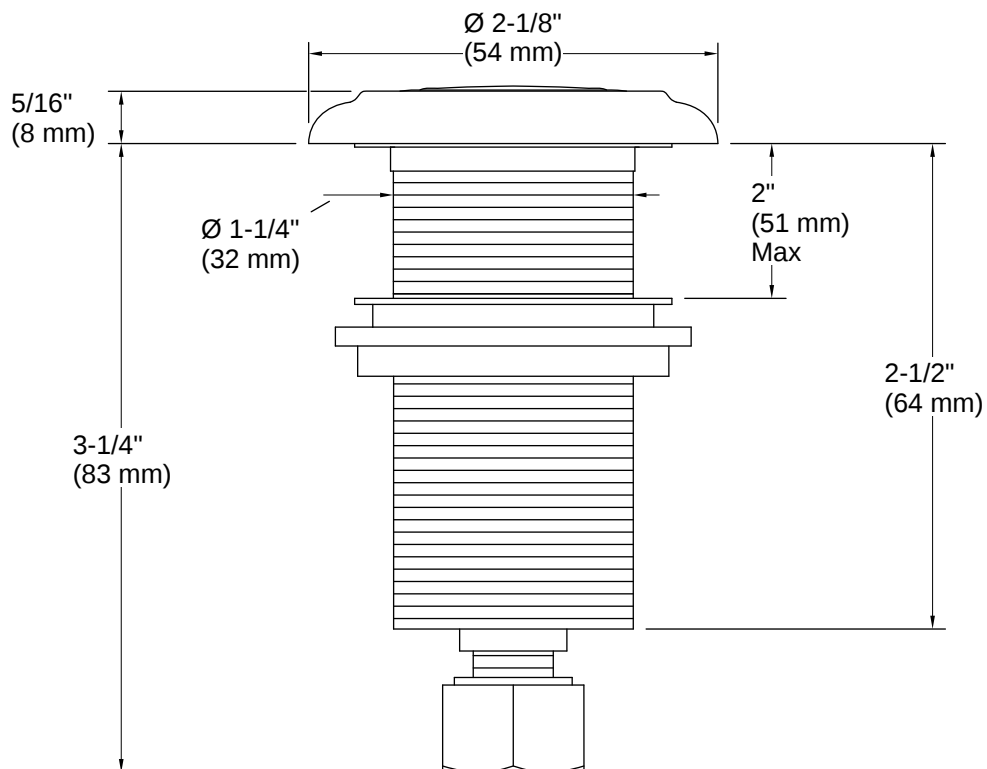

Installation

- Deck-mount

Installation Notes

Install this product according to the installation instructions.