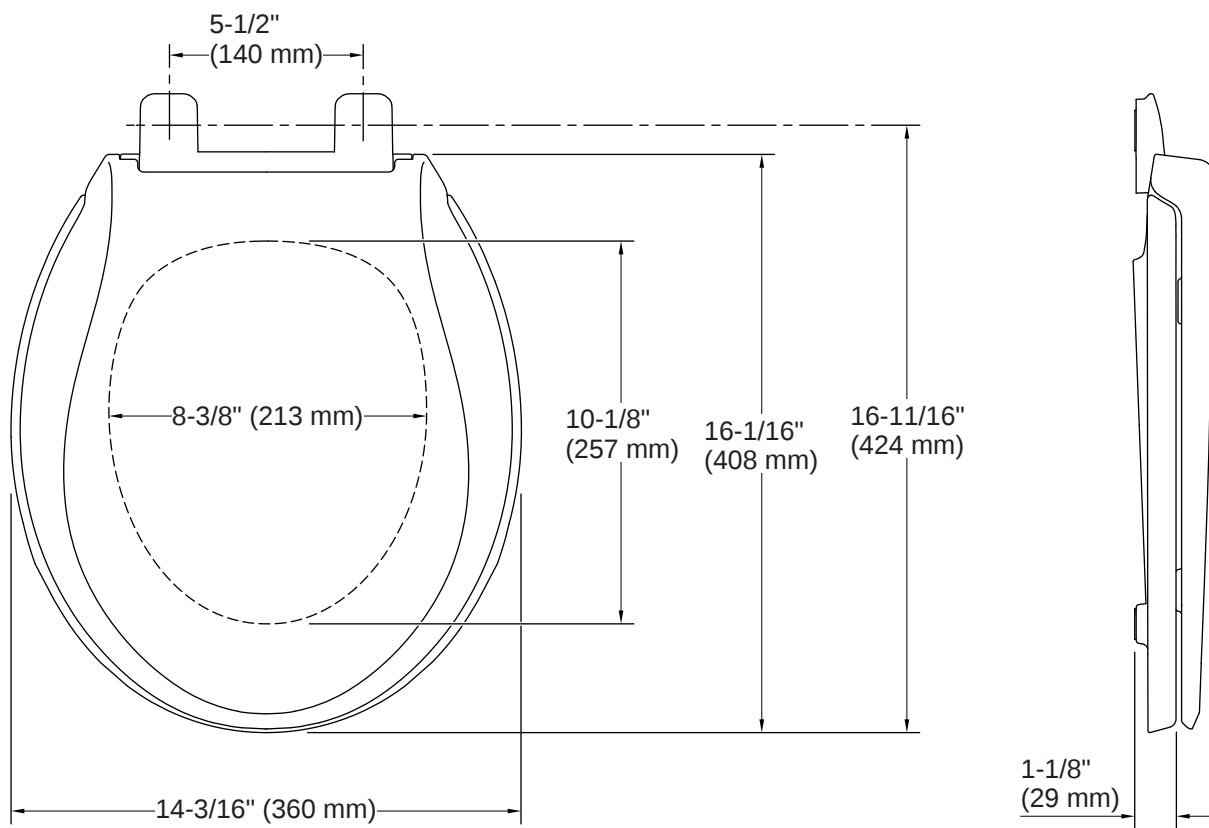

Installation Notes

Install this product according to the installation instructions.