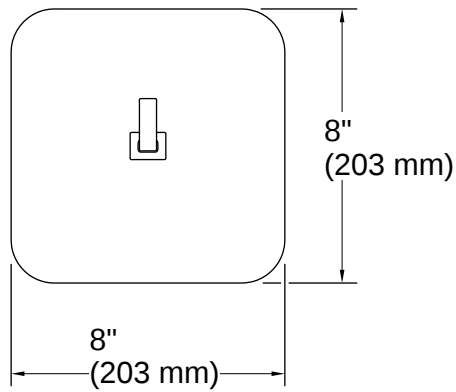

Installation Notes

Install this product according to the installation instructions.