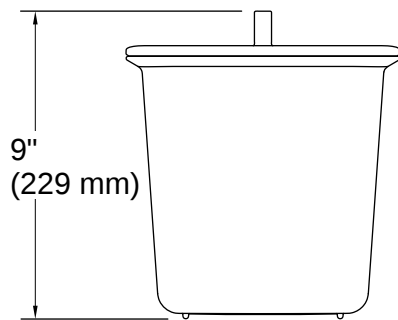

Installation Notes

Install this product according to the installation instructions.