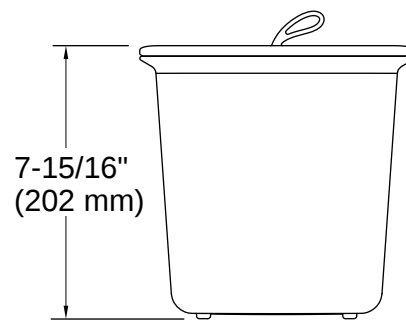

Installation Notes

Install this product according to the installation instructions.