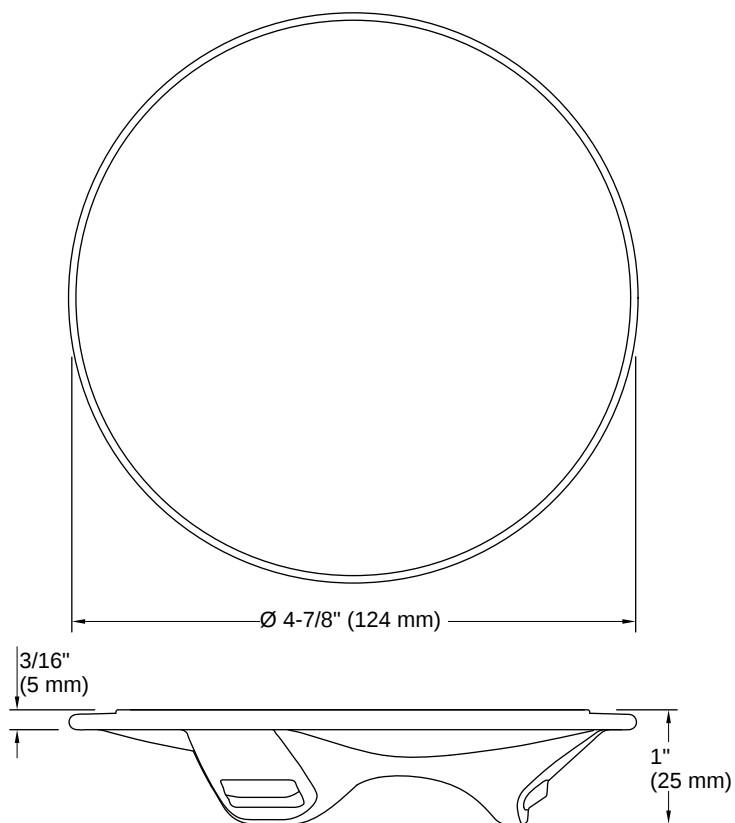

Installation Notes

Install this product according to the installation instructions.