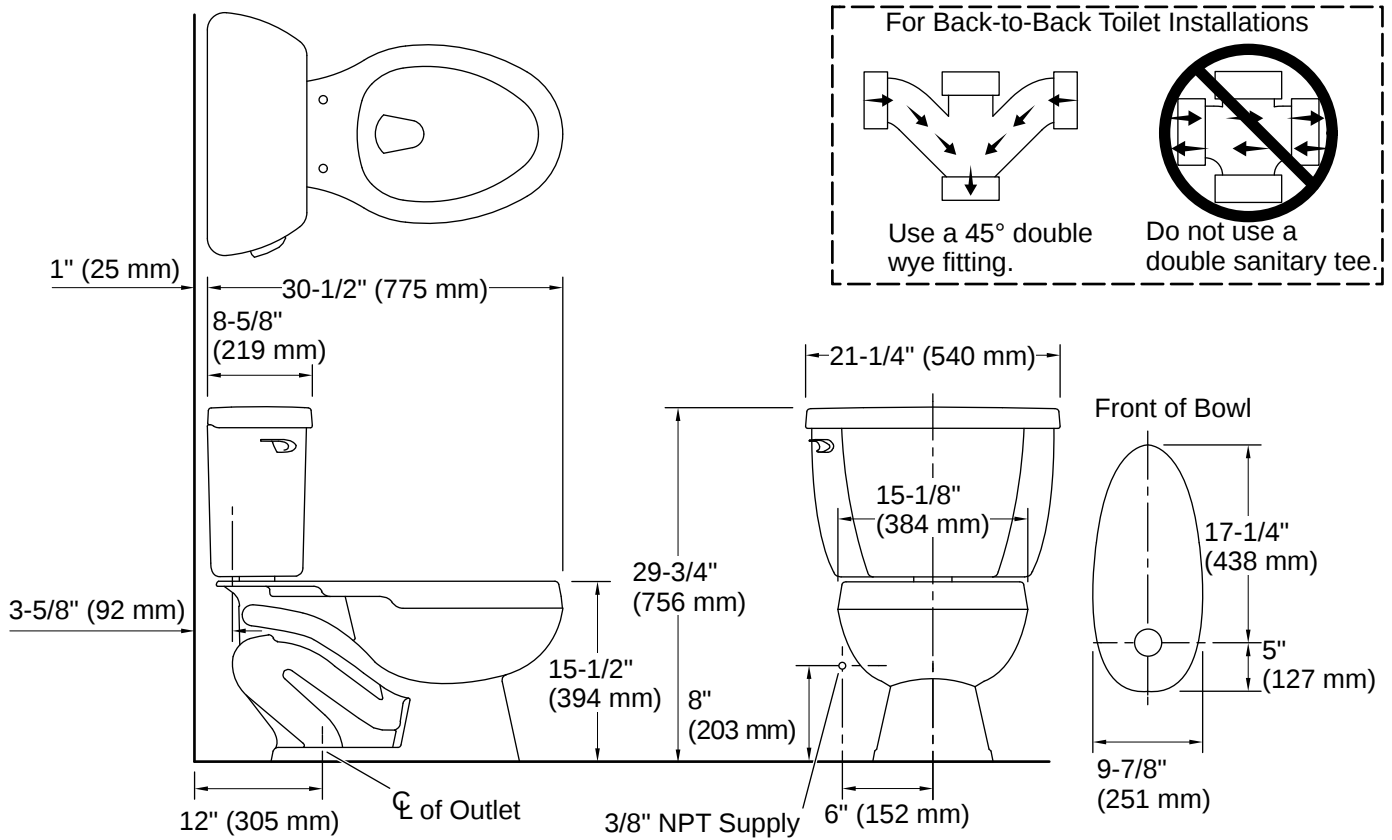

## Technical Information

Installation Type:	Floor-mount
Rough-in:	Standard 12" (305mm)
Flush Type:	Pressure Lite
Flush Rate:	1.6 gpf (6 lpf)
Bowl Shape:	Elongated
Seat-Mounting Holes:	5-1/2" (140 mm)
Waste Outlet:	Floor
Trapway Size:	2-1/4" (57 mm)
Trapway Type:	Exposed
Water Surface Size:	12" x 10" (305 mm x 254 mm)
Rim to Water Surface:	5-5/8" (143 mm)

## Installation

- Seat and supply line sold separately
- Standard 12" (305 mm) rough-in

## Installation Notes

*Install this product according to the installation instructions.*

For back-to-back toilet installations: Use only a 45° double wye fitting.

Product dimensions are nominal and may vary per ASME A112.19.2 tolerances.