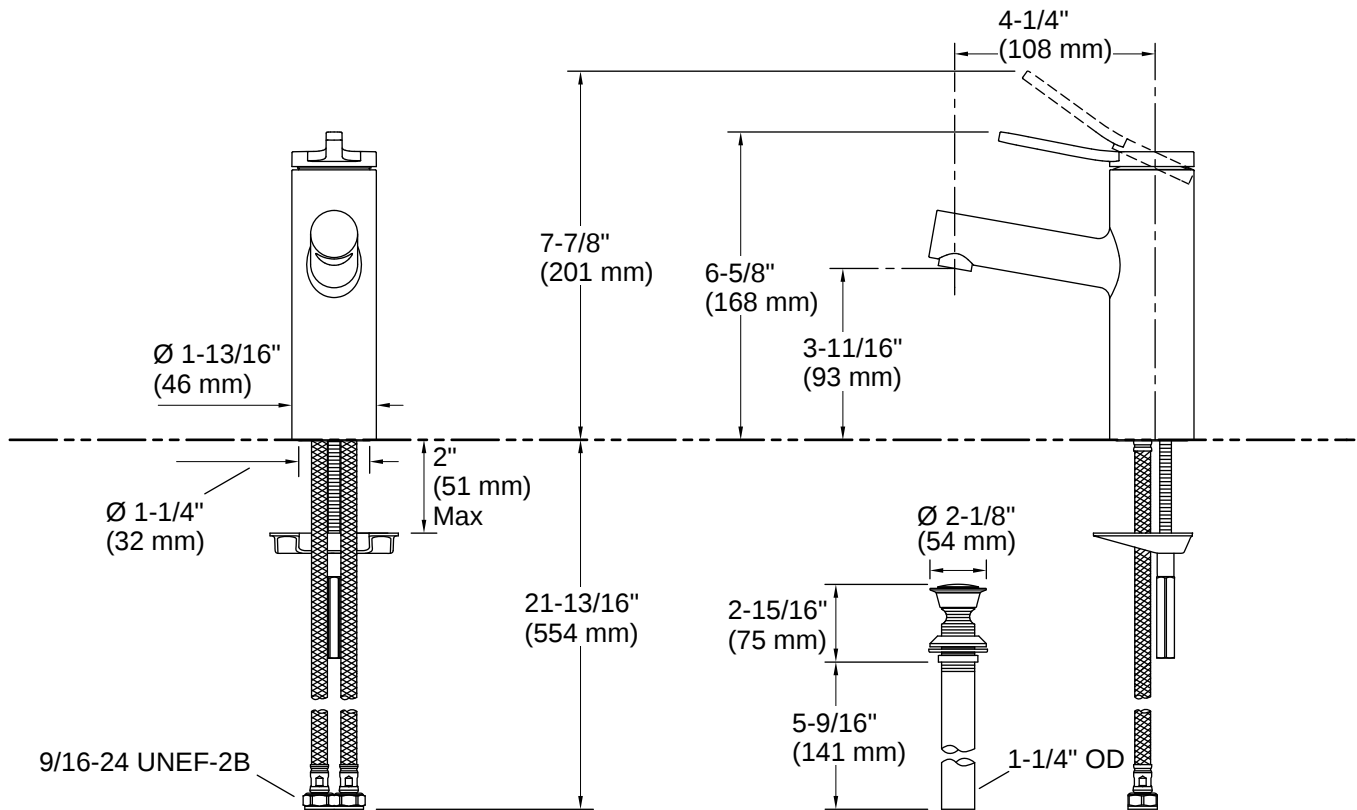

Installation

- For single-hole installation
- Simplified faucet installation; mounting hardware requires no special tools

Installation Notes

Install this product according to the installation instructions.

ADA, OBC, CSA B651 compliant when installed to the specific requirements of these regulations.