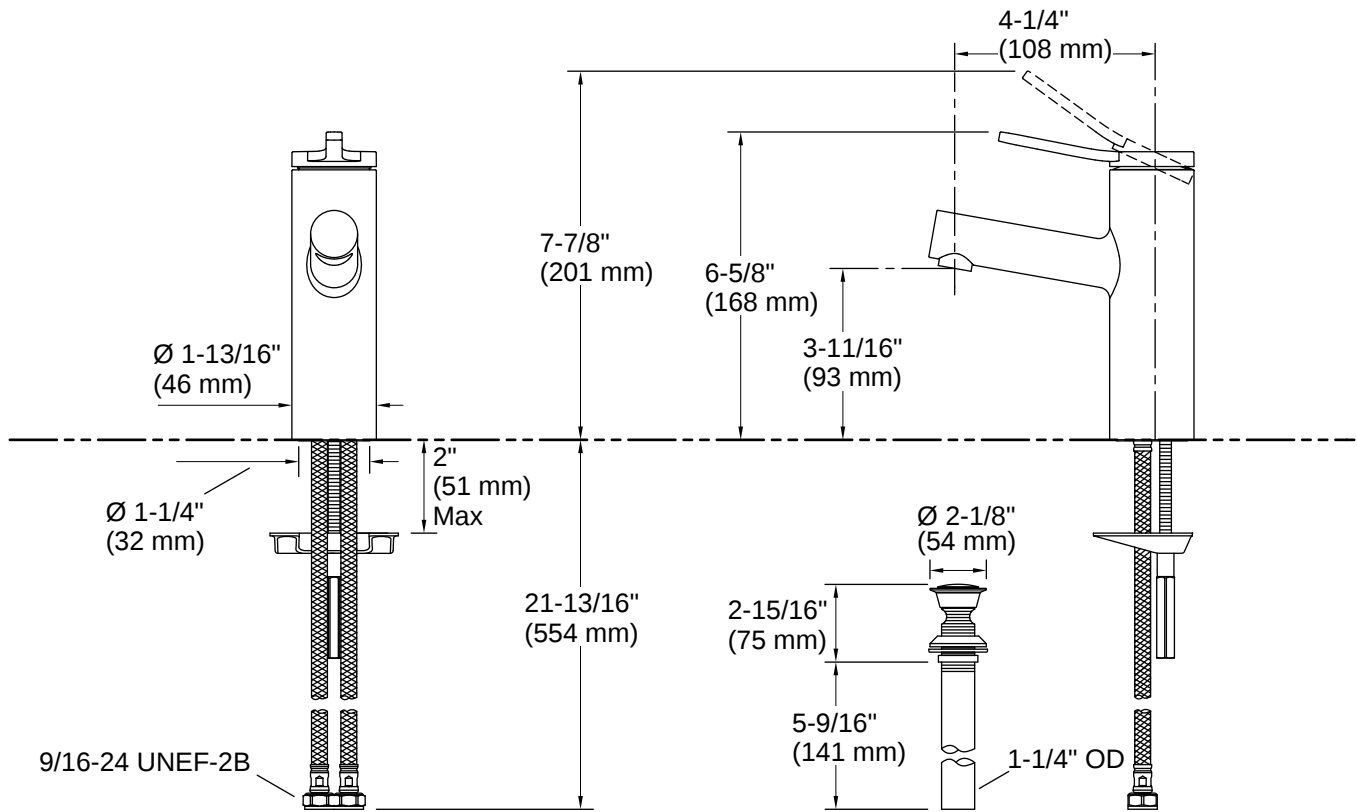

Installation

- For single-hole installation
- Simplified faucet installation; mounting hardware requires no special tools

Installation Notes

Install this product according to the installation instructions.

ADA, OBC, CSA B651 compliant when installed to the specific requirements of these regulations.