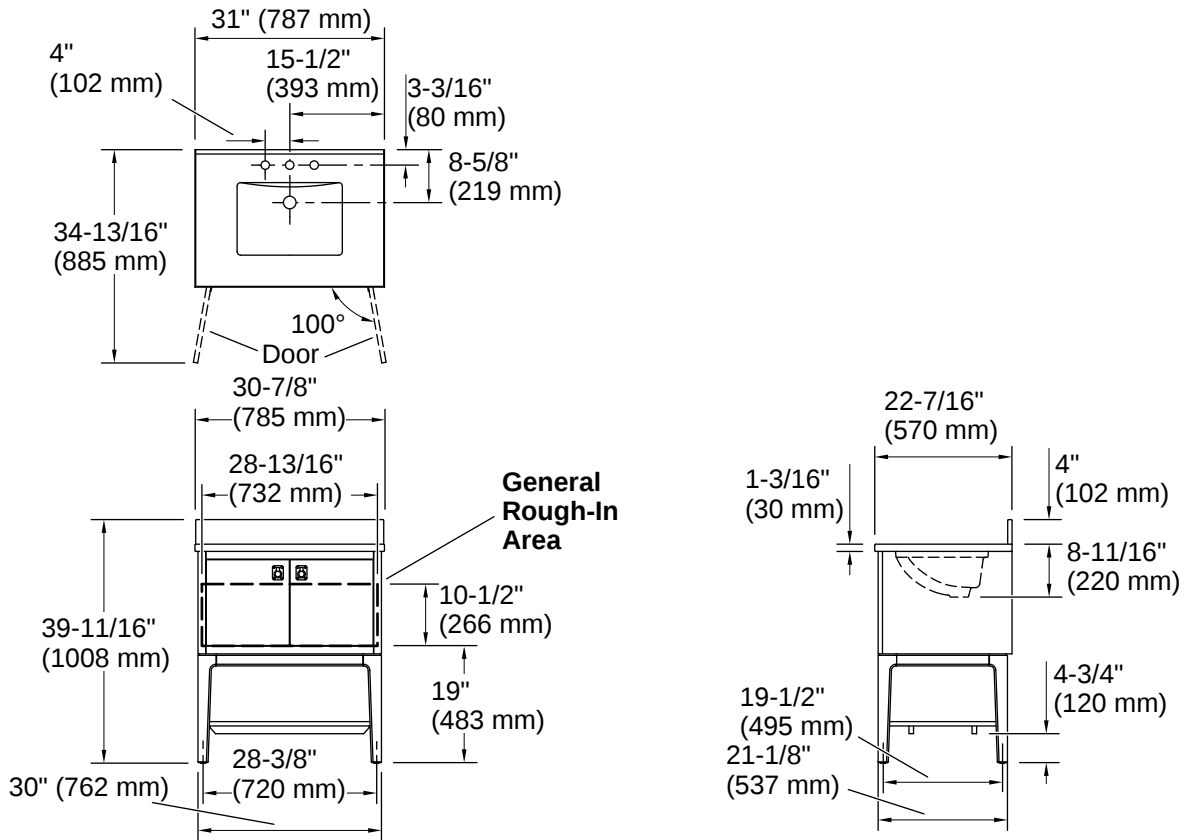

Installation

- Easy installation – no special tools required
- Sink preinstalled on vanity top to simplify installation

Installation Notes

Install this product according to the installation instructions.

Select the type of fastener based upon the wall material. Two 250 lb (113.4 kg) minimum load bearing fasteners are recommended with a lag bolt of length to clear obstacles in the wall and 5/16" washers. Calculate the proper lag bolt length by adding the 1-1/2" (38 mm) backing material, plus the wallboard thickness, plus the back rail thickness.