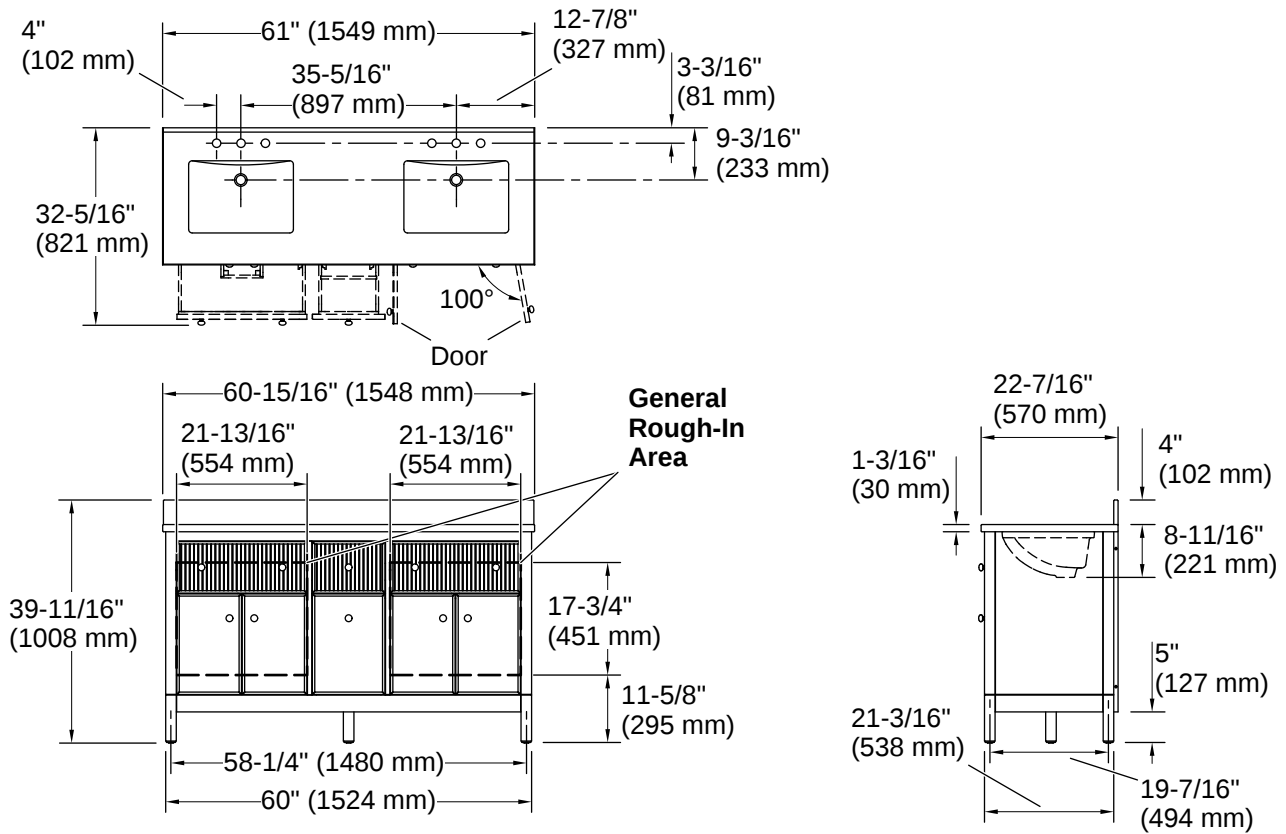

Installation

- Easy installation – no special tools required
- Sinks preinstalled on vanity top to simplify installation

Installation Notes

Install this product according to the installation instructions.

Select the type of fastener based upon the wall material. Two 250 lb (113.4 kg) minimum load bearing fasteners are recommended with a lag bolt of length to clear obstacles in the wall and 5/16" washers. Calculate the proper lag bolt length by adding the 1-1/2" (38 mm) backing material, plus the wallboard thickness, plus the back rail thickness.