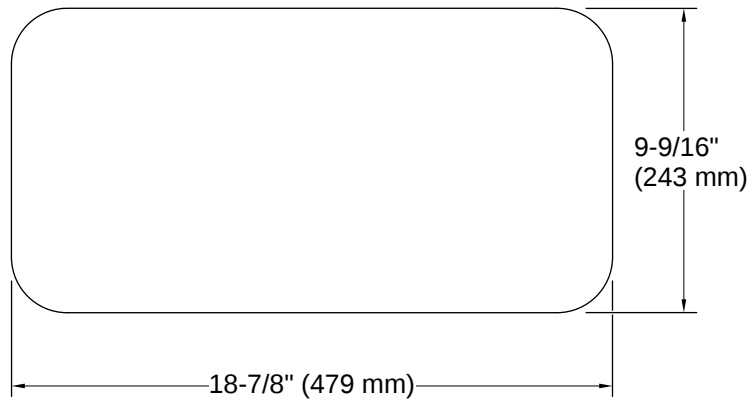

Installation Notes

Install this product according to the installation instructions.